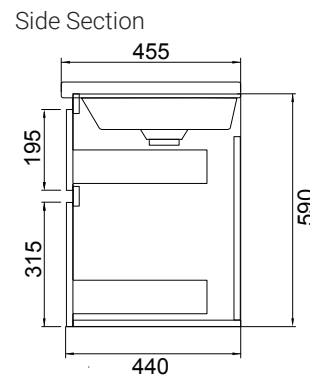

TECHNICAL DRAWINGS*