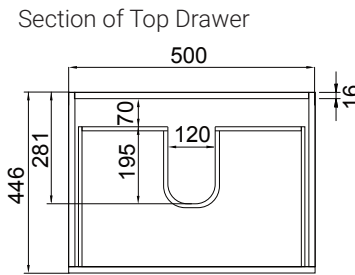

TECHNICAL DRAWINGS*