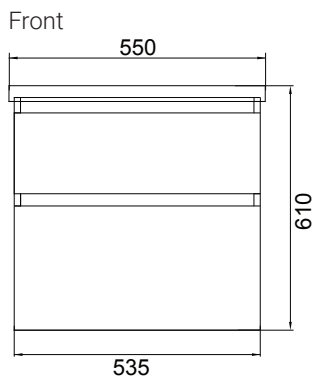

TECHNICAL DRAWINGS*