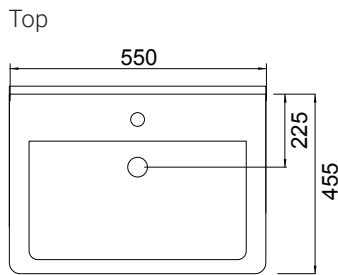

TECHNICAL DRAWINGS*