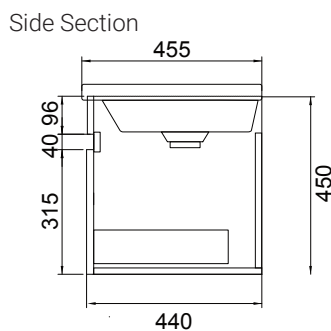

## DESCRIPTION

Lorelle 650 Wall-Hung Vanity, 1 Drawer, White / Melamine

## FEATURES

- Dimensions - W 650 x H 470 x D 455mm
- Available in White Gloss Paint or Melamine
- The paint used on our products is polyurethane or UV based. The five layer hard paint finish is more durable than other lacquer finishes.
- Timber Effect Melamine: Our wood grain melamine is a low-pressure laminate.
- Ceramic basin with overflow from Europe, NZ-made cabinetry.
- New depth in drawers offers more convenient storage
- Soft-close drawer/s with handleless design. Available with a white or melamine integrated handle.
- Includes Fischer fixing bolt set – basin must be secured to the wall.

## TECHNICAL DRAWINGS\*