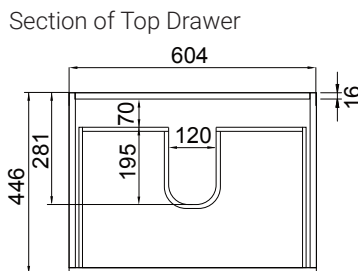

TECHNICAL DRAWINGS*