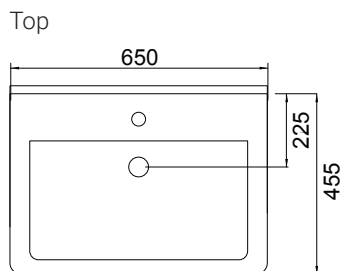

TECHNICAL DRAWINGS*