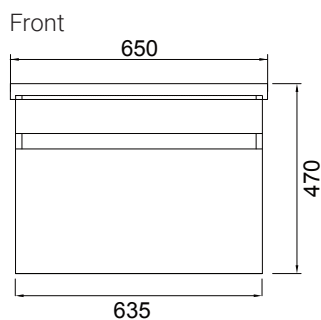

TECHNICAL DRAWINGS*