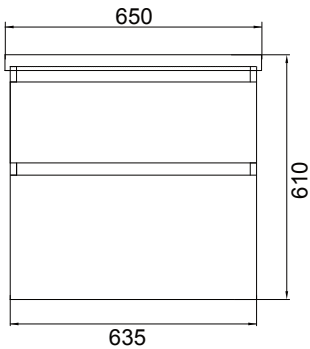

Lorelle

DESCRIPTION

Lorelle 650 Wall-Hung Vanity, 2 Drawer, White / Melamine

FEATURES

- Dimensions - W 650 x H 610 x D 455mm
- Available in White Gloss Paint or Melamine
- The paint used on our products is polyurethane or UV based. The five layer hard paint finish is more durable than other lacquer finishes.
- Timber Effect Melamine: Our wood grain melamine is a low-pressure laminate.
- Ceramic basin with overflow from Europe, NZ-made cabinetry.
- New depth in drawers offers more convenient storage
- Soft-close drawer/s with handleless design. Available with a white or melamine integrated handle.
- Includes Fischer fixing bolt set – basin must be secured to the wall.

TECHNICAL DRAWINGS*

Front

PAINT / MELAMINE FINISHES

White Gloss

Nordic Ash

Driftwood

French Oak

Honey Ash

Classic Walnut

Smoked Ash

Southern Oak

Hickory Walnut

Black Forest

Charred Oak

*Measurements given are nominal