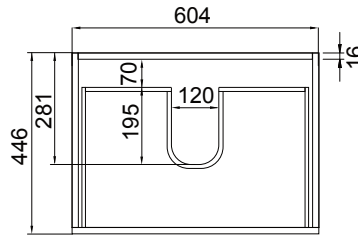

Section of Top Drawer