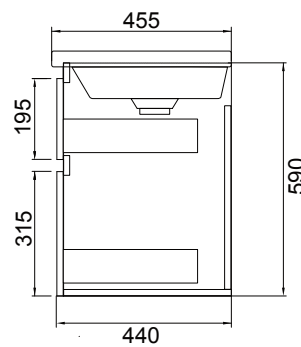

Side Section