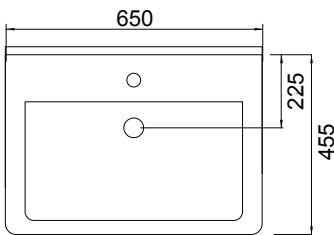

Lorelle

DESCRIPTION

Lorelle 650 Wall-Hung Vanity, 2 Drawer, White / Melamine

FEATURES

- Dimensions - W 650 x H 610 x D 455mm
- Available in White Gloss Paint or Melamine
- The paint used on our products is polyurethane or UV based. The five layer hard paint finish is more durable than other lacquer finishes.
- Timber Effect Melamine: Our wood grain melamine is a low-pressure laminate.
- Ceramic basin with overflow from Europe, NZ-made cabinetry.
- New depth in drawers offers more convenient storage
- Soft-close drawer/s with handleless design. Available with a white or melamine integrated handle.
- Includes Fischer fixing bolt set – basin must be secured to the wall.

TECHNICAL DRAWINGS*

Top

Section of Top Drawer

Front

Side Section

PAINT / MELAMINE FINISHES

White Gloss

Nordic Ash