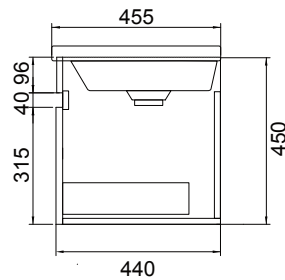

Side Section