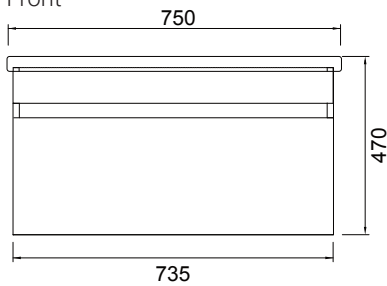

Lorelle

DESCRIPTION

Lorelle 750 1 Drawer, White / Melamine

FEATURES

- Dimensions - W 750 x H 470 x D 455mm
- Available in White Gloss Paint or Melamine
- The paint used on our products is polyurethane or UV based. The five layer hard paint finish is more durable than other lacquer finishes.
- Timber Effect Melamine: Our wood grain melamine is a low-pressure laminate.
- Ceramic basin with overflow from Europe, NZ-made cabinetry.
- New depth in drawers offers more convenient storage
- Soft-close drawer/s with handleless design. Available with a white or melamine integrated handle.
- Includes Fischer fixing bolt set – basin must be secured to the wall.

TECHNICAL DRAWINGS*

Top

Section of Top Drawer

Front

Side Section

PAINT / MELAMINE FINISHES

White Gloss

Nordic Ash