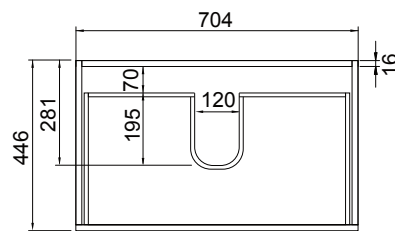

Section of Top Drawer