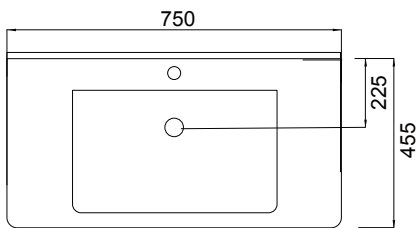

Lorelle

DESCRIPTION

Lorelle 750 1 Drawer, White / Melamine

FEATURES

- Dimensions - W 750 x H 470 x D 455mm
- Available in White Gloss Paint or Melamine
- The paint used on our products is polyurethane or UV based. The five layer hard paint finish is more durable than other lacquer finishes.
- Timber Effect Melamine: Our wood grain melamine is a low-pressure laminate.
- Ceramic basin with overflow from Europe, NZ-made cabinetry.
- New depth in drawers offers more convenient storage
- Soft-close drawer/s with handleless design. Available with a white or melamine integrated handle.
- Includes Fischer fixing bolt set – basin must be secured to the wall.

TECHNICAL DRAWINGS*

Top

Section of Top Drawer

Front

Side Section

PAINT / MELAMINE FINISHES

White Gloss

Nordic Ash