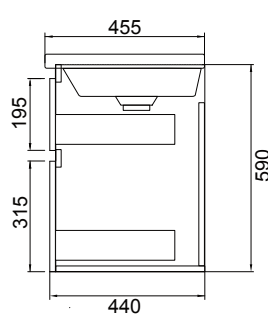

Side Section