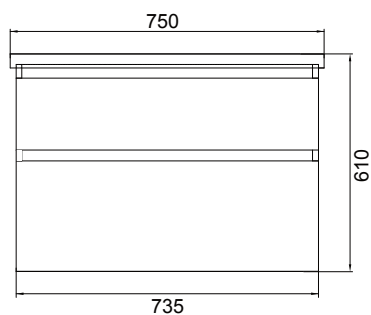

Lorelle

DESCRIPTION

Lorelle 750 Wall-Hung Vanity, 2 Drawer, White / Melamine

FEATURES

- Dimensions - W 750 x H 610 x D 455mm
- Available in White Gloss Paint or Melamine
- The paint used on our products is polyurethane or UV based. The five layer hard paint finish is more durable than other lacquer finishes.
- Timber Effect Melamine: Our wood grain melamine is a low-pressure laminate.
- Ceramic basin with overflow from Europe, NZ-made cabinetry.
- New depth in drawers offers more convenient storage
- Soft-close drawer/s with handleless design. Available with a white or melamine integrated handle.
- Includes Fischer fixing bolt set – basin must be secured to the wall.

TECHNICAL DRAWINGS*

Front

PAINT / MELAMINE FINISHES

White Gloss   Nordic Ash   Driftwood   French Oak   Honey Ash   Classic Walnut   Smoked Ash   Southern Oak   Hickory Walnut   Black Forest   Charred Oak

*Measurements given are nominal