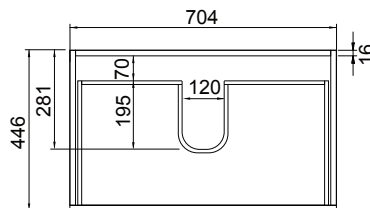

Section of Top Drawer