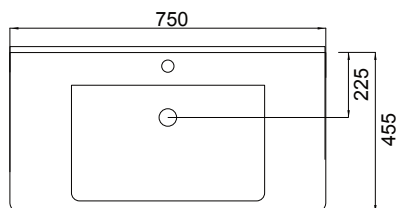

Lorelle

DESCRIPTION

Lorelle 750 Wall-Hung Vanity, 2 Drawer, White / Melamine

FEATURES

- Dimensions - W 750 x H 610 x D 455mm
- Available in White Gloss Paint or Melamine
- The paint used on our products is polyurethane or UV based. The five layer hard paint finish is more durable than other lacquer finishes.
- Timber Effect Melamine: Our wood grain melamine is a low-pressure laminate.
- Ceramic basin with overflow from Europe, NZ-made cabinetry.
- New depth in drawers offers more convenient storage
- Soft-close drawer/s with handleless design. Available with a white or melamine integrated handle.
- Includes Fischer fixing bolt set – basin must be secured to the wall.

TECHNICAL DRAWINGS*

Top

PAINT / MELAMINE FINISHES

White Gloss   Nordic Ash   Driftwood   French Oak   Honey Ash   Classic Walnut   Smoked Ash   Southern Oak   Hickory Walnut   Black Forest   Charred Oak

*Measurements given are nominal