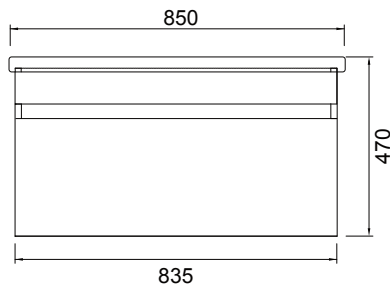

Lorelle

DESCRIPTION

Lorelle 850 1 Drawer, White / Melamine

FEATURES

- Dimensions - W 850 x H 470 x D 455mm
- Available in White Gloss Paint or Melamine
- The paint used on our products is polyurethane or UV based. The five layer hard paint finish is more durable than other lacquer finishes.
- Timber Effect Melamine: Our wood grain melamine is a low-pressure laminate.
- Ceramic basin with overflow from Europe, NZ-made cabinetry.
- New depth in drawers offers more convenient storage
- Soft-close drawer/s with handleless design. Available with a white or melamine integrated handle.
- Includes Fischer fixing bolt set – basin must be secured to the wall.

TECHNICAL DRAWINGS*

Front

PAINT / MELAMINE FINISHES

White Gloss

Nordic Ash

Driftwood

French Oak

Honey Ash

Classic Walnut

Smoked Ash

Southern Oak

Hickory Walnut

Black Forest

Charred Oak

*Measurements given are nominal