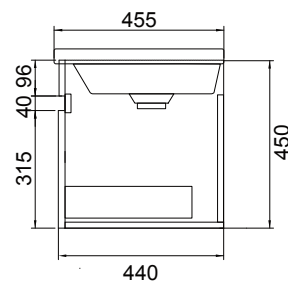

Side Section