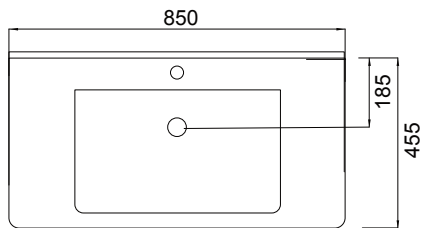

Lorelle

DESCRIPTION

Lorelle 850 1 Drawer, White / Melamine

FEATURES

- Dimensions - W 850 x H 470 x D 455mm
- Available in White Gloss Paint or Melamine
- The paint used on our products is polyurethane or UV based. The five layer hard paint finish is more durable than other lacquer finishes.
- Timber Effect Melamine: Our wood grain melamine is a low-pressure laminate.
- Ceramic basin with overflow from Europe, NZ-made cabinetry.
- New depth in drawers offers more convenient storage
- Soft-close drawer/s with handleless design. Available with a white or melamine integrated handle.
- Includes Fischer fixing bolt set – basin must be secured to the wall.

TECHNICAL DRAWINGS*

Top

Section of Top Drawer

Front

Side Section

PAINT / MELAMINE FINISHES

White Gloss

Nordic Ash