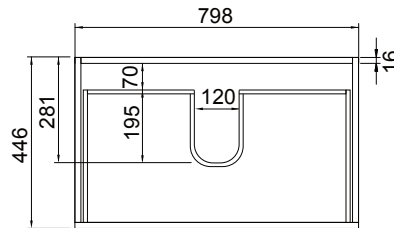

Section of Top Drawer