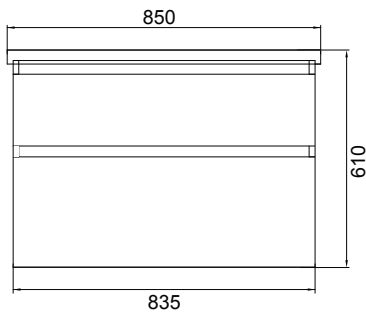

## FEATURES

- Dimensions - W 850 x H 610 x D 455mm
- Available in White Gloss Paint or Melamine
- The paint used on our products is polyurethane or UV based. The five layer hard paint finish is more durable than other lacquer finishes.
- Timber Effect Melamine: Our wood grain melamine is a low-pressure laminate.
- Ceramic basin with overflow from Europe, NZ-made cabinetry.
- New depth in drawers offers more convenient storage
- Soft-close drawer/s with handleless design. Available with a white or melamine integrated handle.
- Includes Fischer fixing bolt set – basin must be secured to the wall.

## TECHNICAL DRAWINGS\*

Top

Section of Top Drawer

Front

Side Section