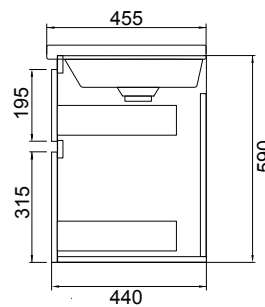

## FEATURES

- Dimensions - W 850 x H 610 x D 455mm
- Available in White Gloss Paint or Melamine
- The paint used on our products is polyurethane or UV based. The five layer hard paint finish is more durable than other lacquer finishes.
- Timber Effect Melamine: Our wood grain melamine is a low-pressure laminate.
- Ceramic basin with overflow from Europe, NZ-made cabinetry.
- New depth in drawers offers more convenient storage
- Soft-close drawer/s with handleless design. Available with a white or melamine integrated handle.
- Includes Fischer fixing bolt set – basin must be secured to the wall.

## TECHNICAL DRAWINGS\*

Top

Section of Top Drawer

Front

Side Section