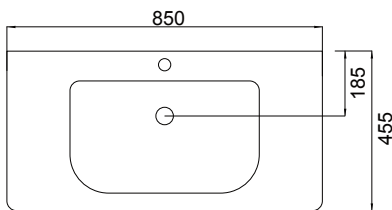

## DESCRIPTION

Lorelle 850 Wall-Hung Vanity, 2 Drawer, White / Melamine

## FEATURES

- Dimensions - W 850 x H 610 x D 455mm
- Available in White Gloss Paint or Melamine
- The paint used on our products is polyurethane or UV based. The five layer hard paint finish is more durable than other lacquer finishes.
- Timber Effect Melamine: Our wood grain melamine is a low-pressure laminate.
- Ceramic basin with overflow from Europe, NZ-made cabinetry.
- New depth in drawers offers more convenient storage
- Soft-close drawer/s with handleless design. Available with a white or melamine integrated handle.
- Includes Fischer fixing bolt set – basin must be secured to the wall.

## TECHNICAL DRAWINGS\*

Top

Section of Top Drawer

Front

Side Section