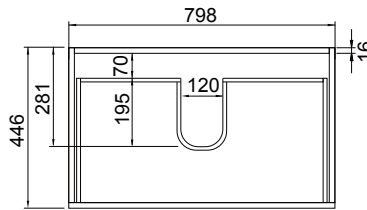

## FEATURES

- Dimensions - W 850 x H 610 x D 455mm
- Available in White Gloss Paint or Melamine
- The paint used on our products is polyurethane or UV based. The five layer hard paint finish is more durable than other lacquer finishes.
- Timber Effect Melamine: Our wood grain melamine is a low-pressure laminate.
- Ceramic basin with overflow from Europe, NZ-made cabinetry.
- New depth in drawers offers more convenient storage
- Soft-close drawer/s with handleless design. Available with a white or melamine integrated handle.
- Includes Fischer fixing bolt set – basin must be secured to the wall.

## TECHNICAL DRAWINGS\*

Top

Section of Top Drawer

Front

Side Section