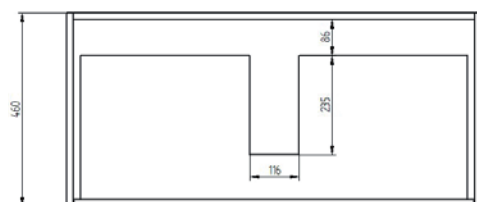

Section of Top Drawer