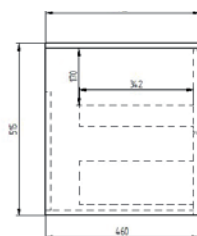

Lorelle

DESCRIPTION

Lorelle 1210 Wall-Hung Vanity, 2 Drawer Vanity

SKU

LOR121D2WH/ LOR121D2WHM / LOR121D2WHCC

FEATURES

- Dimensions - W 1210 x H 515 x D 460mm
- Available in Matte White, Matte Custom Colour Paint or Melamine
- The paint used on our products is polyurethane or UV based. The five layer hard paint finish is more durable than other lacquer finishes.
- Timber Effect Melamine: Our wood grain melamine is a low-pressure laminate.
- Ceramic basin from Europe with white overflow ring
- New Zealand-made cabinetry.
- Profile handle available in 6 colours
- Soft-close drawer/s.

TECHNICAL DRAWINGS*

Top & Basin Top Down

Top Basin Front On

Front

Side Section

Section of Top Drawer

Paint Finish

Matte White