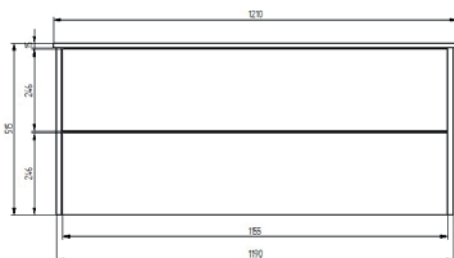

Lorelle

DESCRIPTION

Lorelle 1210 Wall-Hung Vanity, 2 Drawer Vanity

SKU

LOR121D2WH/ LOR121D2WHM / LOR121D2WHCC

FEATURES

- Dimensions - W 1210 x H 515 x D 460mm
- Available in Matte White, Matte Custom Colour Paint or Melamine
- The paint used on our products is polyurethane or UV based. The five layer hard paint finish is more durable than other lacquer finishes.
- Timber Effect Melamine: Our wood grain melamine is a low-pressure laminate.
- Ceramic basin from Europe with white overflow ring
- New Zealand-made cabinetry.
- Profile handle available in 6 colours
- Soft-close drawer/s.

TECHNICAL DRAWINGS*

Top & Basin Top Down

Top Basin Front On

Front

Side Section

Section of Top Drawer

Paint Finish

Matte White