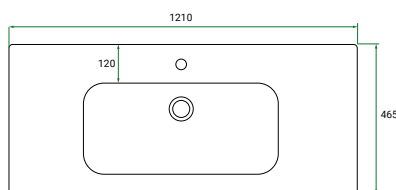

Lorelle

DESCRIPTION

Lorelle 1210 Wall-Hung Vanity, 2 Drawer Vanity

SKU

LOR121D2WH/ LOR121D2WHM / LOR121D2WHCC

FEATURES

- Dimensions - W 1210 x H 515 x D 460mm
- Available in Matte White, Matte Custom Colour Paint or Melamine
- The paint used on our products is polyurethane or UV based. The five layer hard paint finish is more durable than other lacquer finishes.
- Timber Effect Melamine: Our wood grain melamine is a low-pressure laminate.
- Ceramic basin from Europe with white overflow ring
- New Zealand-made cabinetry.
- Profile handle available in 6 colours
- Soft-close drawer/s.

TECHNICAL DRAWINGS*

Top & Basin Top Down

Top Basin Front On

Front

Side Section

Section of Top Drawer

Paint Finish

Matte White