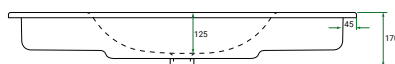

Lorelle

DESCRIPTION

Lorelle 1210 Wall-Hung Vanity, 2 Drawer Vanity

SKU

LOR121D2WH/ LOR121D2WHM / LOR121D2WHCC

FEATURES

- Dimensions - W 1210 x H 515 x D 460mm
- Available in Matte White, Matte Custom Colour Paint or Melamine
- The paint used on our products is polyurethane or UV based. The five layer hard paint finish is more durable than other lacquer finishes.
- Timber Effect Melamine: Our wood grain melamine is a low-pressure laminate.
- Ceramic basin from Europe with white overflow ring
- New Zealand-made cabinetry.
- Profile handle available in 6 colours
- Soft-close drawer/s.

TECHNICAL DRAWINGS*

Top & Basin Top Down

Top Basin Front On

Front

Side Section

Section of Top Drawer

Paint Finish

Matte White