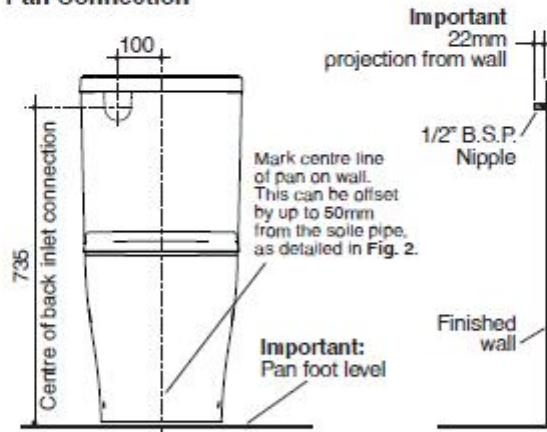

### Pan Connection

### SPECIFICATIONS

- P-trap set out - Min 185mm
- P-trap set out - Max 185mm
- S-trap set out - Min 60mm
- S-trap set out - Max 205mm
- WELS Star Rating - 4