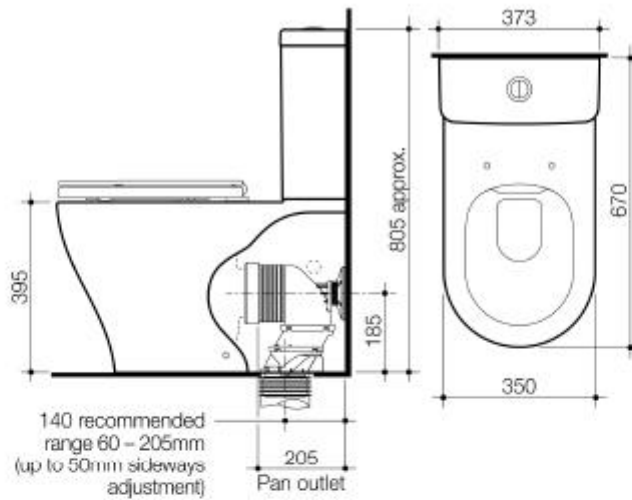

## LUNAPLUS CLEANFLUSH SPECIFICATIONS

### Pan Connection

### SPECIFICATIONS

- P-trap set out - Min 185mm
- P-trap set out - Max 185mm
- S-trap set out - Min 60mm
- S-trap set out - Max 205mm
- WELS Star Rating - 4