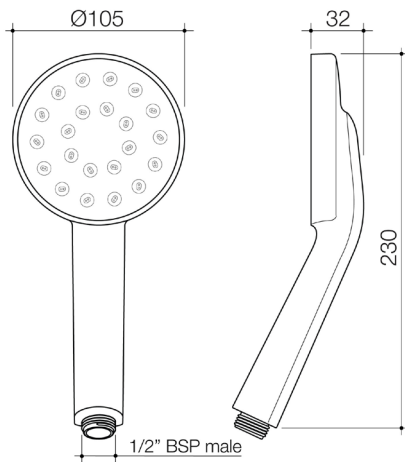

## MAKU MK2 HANDSET

CHROME

BRUSHED  
NICKEL

GUNMETAL

**CONSTRUCTION:** Chrome plated

**CLASSIFICATION:** Suitable for all pressure systems above 35kPa

**INLET CONNECTIONS:** 1/2" BSP Male

**WORKING PRESSURES:** 35 - 500 kPa

**OPTIMUM PRESSURE:** 35 - 500 kPa

**OPERATING TEMPERATURE:** 5 °C - 70 °C

**WATER FLOW RATE:** 9.0 L/min

- Low maintenance Satinjet single function shower
- Wide spray coverage
- Easy retro-fit installation
- 3 star WELS rated on mains pressure ( $\leq 9.0$  L/min)
- 3 star WELS rated on low pressure ( $\leq 9.0$  L/min)