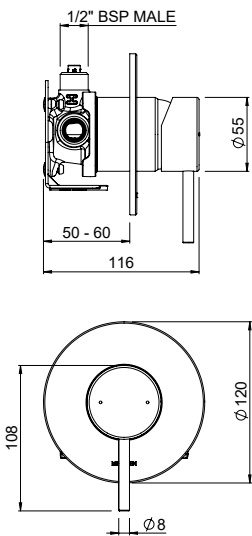

### MINIMALIST MK2 SHOWER MIXER WITH FASTFLOW II

**CONSTRUCTION:** Brass

**CLASSIFICATION:** Suitable for **all pressures** systems

**INLET CONNECTIONS:** 1/2" BSP male

**OUTLET CONNECTION:** N/A

**WORKING PRESSURES:** above 17kPa

**DIMENSIONS FOR FITTING:** N/A

**OPERATING TEMPERATURE:** 5°C - 80°C

- Durable brass body construction
- New Zealand designed and engineered
- Suitable for water pressures above 17 kpa
- Unrivalled performance on unequal pressure installations