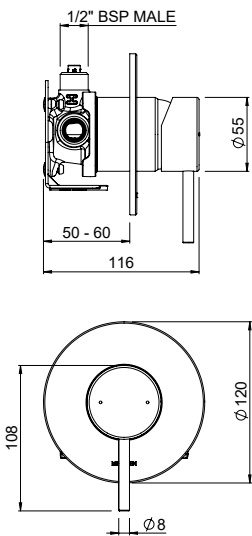

METHVEN

MINIMALIST MK2

MINIMALIST MK2 SHOWER MIXER WITH FASTFLOW II

CONSTRUCTION: Brass

CLASSIFICATION: Suitable for **all pressures** systems

INLET CONNECTIONS: 1/2" BSP male

OUTLET CONNECTION: N/A

WORKING PRESSURES: above 17kPa

DIMENSIONS FOR FITTING: N/A

OPERATING TEMPERATURE: 5°C - 80°C

- Durable brass body construction
- New Zealand designed and engineered
- Suitable for water pressures above 17 kpa
- Unrivalled performance on unequal pressure installations