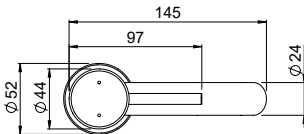

METHVEN

MINIMALIST MK2

MINIMALIST MK2 BASIN MIXER

CONSTRUCTION: 304 Stainless Steel

CLASSIFICATION: Suitable for **mains/high pressure** only

INLET CONNECTIONS: 1/2" BSP female

OUTLET CONNECTION: N/A

WORKING PRESSURES: 150 - 500kPa

DIMENSIONS FOR FITTING: Bench top hole 35-38mm. Bench thickness 40mm max.

OPERATING TEMPERATURE: 5°C - 80°C

WATER FLOW RATE: approx 4.5 L/min

- Suitable for water pressure between 150 to 500 kpa
- Superior ceramic disc cartridge ensuring durability and no drip water efficiency
- Superior twin stud mounting
- 142mm mixer height
- 6 star WELS rated on mains pressure (4.5 L/min)