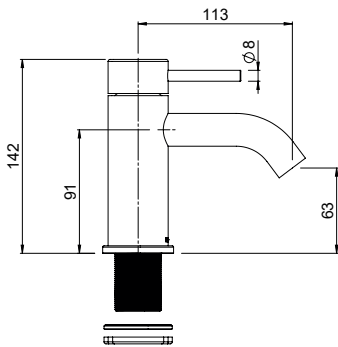

METHVEN

MINIMALIST MK2

MINIMALIST MK2 BASIN MIXER

CONSTRUCTION: 304 Stainless Steel

CLASSIFICATION: Suitable for **mains/high pressure** only

INLET CONNECTIONS: 1/2" BSP female

OUTLET CONNECTION: N/A

WORKING PRESSURES: 150 - 500kPa

DIMENSIONS FOR FITTING: Bench top hole 35-38mm. Bench thickness 40mm max.

OPERATING TEMPERATURE: 5°C - 80°C

WATER FLOW RATE: approx 4.5 L/min

- Suitable for water pressure between 150 to 500 kpa
- Superior ceramic disc cartridge ensuring durability and no drip water efficiency
- Superior twin stud mounting
- 142mm mixer height
- 6 star WELS rated on mains pressure (4.5 L/min)