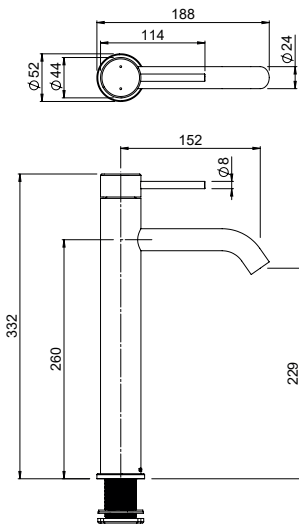

### MINIMALIST MK2 HI RISE BASIN MIXER

**CONSTRUCTION:** 304 Stainless Steel

**CLASSIFICATION:** Suitable for **mains/high pressure** only

**INLET CONNECTIONS:** 1/2" BSP female

**OUTLET CONNECTION:** N/A

**WORKING PRESSURES:** 150 - 500kPa

**DIMENSIONS FOR FITTING:** Bench top hole 35-38mm. Bench thickness 40mm max.

**OPERATING TEMPERATURE:** 5°C - 80°C

**WATER FLOW RATE:** approx 4.5 L/min

- Tall basin mixer perfect for vessel basins
- Suitable for water pressure between 150 to 500 kpa
- Superior ceramic disc cartridge ensuring durability and no drip water efficiency
- Superior twin stud mounting
- 332mm mixer height
- 6 star WELS rated on mains pressure (4.5 L/min)