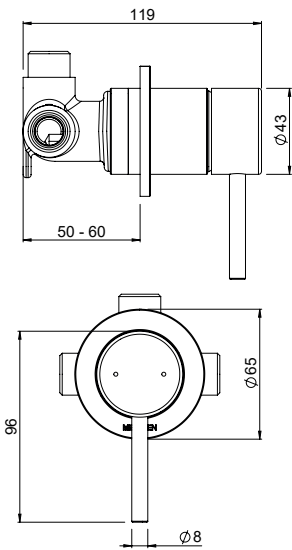

METHVEN

MINIMALIST MK2

MINIMALIST MK2 SHOWER MIXER

CONSTRUCTION: Brass

CLASSIFICATION: Suitable for **mains/high pressure** only

INLET CONNECTIONS: All 1/2" BSP

OUTLET CONNECTION: N/A

WORKING PRESSURES: 150 - 500kPa

DIMENSIONS FOR FITTING: N/A

OPERATING TEMPERATURE: 5°C - 80°C

- Durable brass body construction
- New Zealand designed and engineered
- Suitable for water pressure between 150-500 kpa

MNHPSCP

Chrome

MNHPSBK