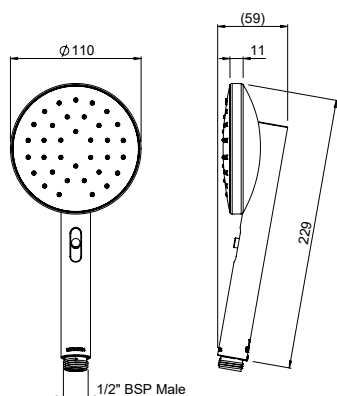

### MINIMALIST MK2 SHOWER HANDSET

VJet® puts the shower experience in your control. Two waterways converge in a chamber behind each nozzle to create a spinning vortex that seamlessly changes speed as you adjust the slider. Resulting in a smooth transition from a firm invigorating spray, to a gentle spray, and everything in between - uniquely tailored by you.

**CONSTRUCTION:** Chrome-plated rail  
**CLASSIFICATION:** Suitable for mains/high pressure only  
**INLET CONNECTIONS:** 1/2" BSP Male  
**OUTLET CONNECTION:** N/A  
**WORKING PRESSURES:** 150 - 500kPa  
**DIMENSIONS FOR FITTING:** N/A  
**OPERATING TEMPERATURE:** 5 °C - 65 °C  
**WATER FLOW RATE:** approx 7.5 L/min

- VJet® technology delivers variable spray at your control, from a firm invigorating spray to relaxing and everything in between
- 110mm face plate offering a wide coverage spray
- New Zealand designed and engineered
- Available in Chrome, Matte Black, PVD Brushed Nickel
- Complete the look with matching Minimalist MK2 tapware
- 4 star WELS rated on mains pressure (7.5 L/min)