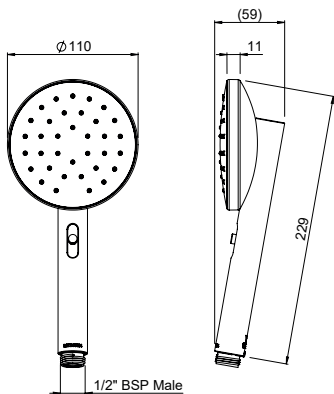

METHVEN

MINIMALIST MK2

MINIMALIST MK2 SHOWER HANDSET

VJet® puts the shower experience in your control. Two waterways converge in a chamber behind each nozzle to create a spinning vortex that seamlessly changes speed as you adjust the slider. Resulting in a smooth transition from a firm invigorating spray, to a gentle spray, and everything in between - uniquely tailored by you.

CONSTRUCTION: Chrome-plated rail

CLASSIFICATION: Suitable for mains/high pressure only

INLET CONNECTIONS: 1/2" BSP Male

OUTLET CONNECTION: N/A

WORKING PRESSURES: 150 - 500kPa

DIMENSIONS FOR FITTING: N/A

OPERATING TEMPERATURE: 5 °C - 65 °C

WATER FLOW RATE: approx 7.5 L/min

- VJet® technology delivers variable spray at your control, from a firm invigorating spray to relaxing and everything in between
- 110mm face plate offering a wide coverage spray
- New Zealand designed and engineered
- Available in Chrome, Matte Black, PVD Brushed Nickel
- Complete the look with matching Minimalist MK2 tapware
- 4 star WELS rated on mains pressure (7.5 L/min)