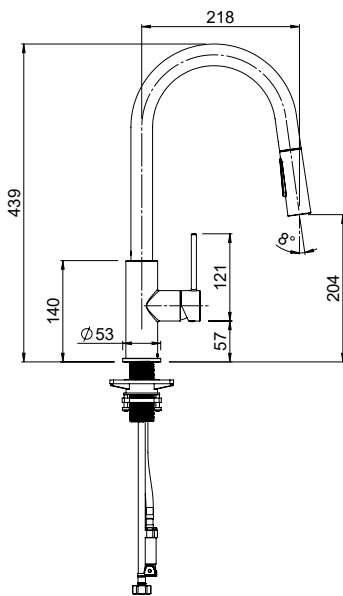

METHVEN

MINIMALIST MK2

MINIMALIST MK2 PULL DOWN SINK MIXER

CONSTRUCTION: Brass

CLASSIFICATION: Suitable for **mains/high pressure** only

INLET CONNECTIONS: 1/2" BSP female

OUTLET CONNECTION: N/A

WORKING PRESSURES: 150 - 500kPa

DIMENSIONS FOR FITTING: Bench top hole 35mm. Bench thickness 42mm max.

OPERATING TEMPERATURE: 5°C - 80°C

WATER FLOW RATE: approx 6.0 L/min

- Durable brass body construction
- Suitable for water pressure between 150-500 kpa
- An extendable pull down hose for spray flexibility and better reach
- Two settings – rain spray and slim aerated flow offers you more options for your day to day kitchen tasks
- 5 star WELS rated on mains pressure (7.5 L/min)

MNKGNPDCPF

Chrome

MNKGNPDBKF

Matte Black

MNKGNPDKF

Brushed Nickel

THE METHVEN GUARANTEE. For total peace of mind, all domestic tapware products include a 20 Year Parts and Labour Guarantee. For commercial installations, a 5 Year Guarantee on Parts and Labour applies. For full terms and conditions, visit www.methven.com.