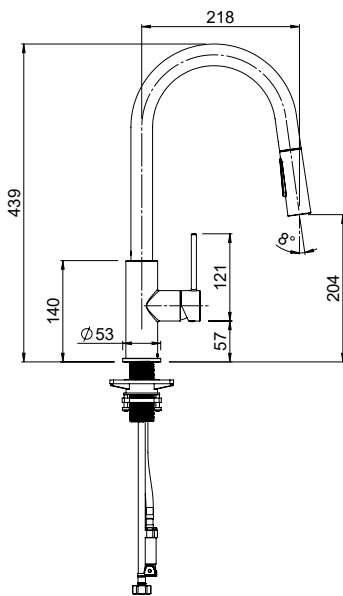

### MINIMALIST MK2 PULL DOWN SINK MIXER

**CONSTRUCTION:** Brass

**CLASSIFICATION:** Suitable for **mains/high pressure** only

**INLET CONNECTIONS:** 1/2" BSP female

**OUTLET CONNECTION:** N/A

**WORKING PRESSURES:** 150 - 500kPa

**DIMENSIONS FOR FITTING:** Bench top hole 35mm. Bench thickness 42mm max.

**OPERATING TEMPERATURE:** 5°C - 80°C

**WATER FLOW RATE:** approx 6.0 L/min

- Durable brass body construction
- Suitable for water pressure between 150-500 kpa
- An extendable pull down hose for spray flexibility and better reach
- Two settings – rain spray and slim aerated flow offers you more options for your day to day kitchen tasks
- 5 star WELS rated on mains pressure (7.5 L/min)