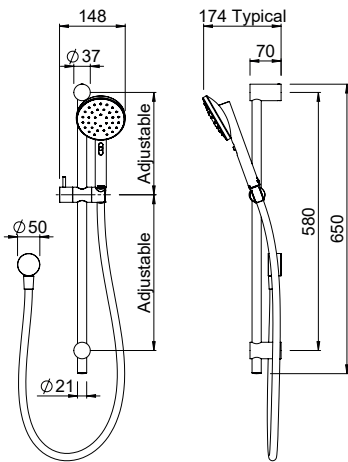

### MINIMALIST MK2 RAIL SHOWER

VJet® puts the shower experience in your control. Two waterways converge in a chamber behind each nozzle to create a spinning vortex that seamlessly changes speed as you adjust the slider. Resulting in a smooth transition from a firm invigorating spray, to a gentle spray, and everything in between - uniquely tailored by you.

**CONSTRUCTION:** Chrome-plated rail  
**CLASSIFICATION:** Suitable for **mains/high pressure** only  
**INLET CONNECTIONS:** 1/2" BSP female  
**OUTLET CONNECTION:** N/A  
**WORKING PRESSURES:** 150 - 500kPa  
**DIMENSIONS FOR FITTING:** 520 - 620mm (Adjustable bottom pillar)  
**OPERATING TEMPERATURE:** 5°C - 65°C  
**WATER FLOW RATE:** approx 7.5 L/min

- VJet® technology delivers variable spray at your control, from a firm invigorating spray to relaxing and everything in between
- 110mm face plate offering a wide coverage spray
- 650mm round rail
- 1 x adjustable pillar for easy retrofit installation
- Easy slide rail height adjustment
- Satin lux twist free hose - 1.5m in length
- New Zealand designed and engineered
- Available in Chrome, Matte Black, PVD Brushed Nickel
- Complete the look with matching Minimalist MK2 tapware
- 4 star WELS rated on mains pressure (7.5 L/min)