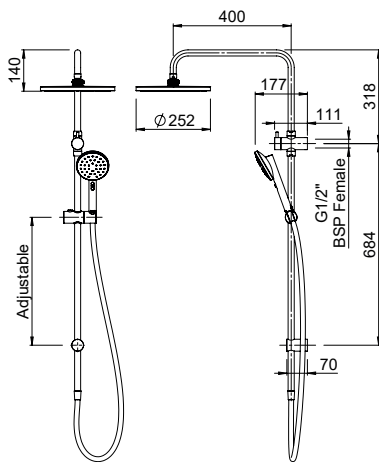

### MINIMALIST MK2 SHOWER SYSTEM

VJet® puts the shower experience in your control. Two waterways converge in a chamber behind each nozzle to create a spinning vortex that seamlessly changes speed as you adjust the slider. Resulting in a smooth transition from a firm invigorating spray, to a gentle spray, and everything in between - uniquely tailored by you.

**CONSTRUCTION:** Chrome-plated rail

**CLASSIFICATION:** Suitable for **mains/high pressure** only

**INLET CONNECTIONS:** 1/2" BSP female

**OUTLET CONNECTION:** N/A

**WORKING PRESSURES:** 150 - 500kPa

**DIMENSIONS FOR FITTING:** 684 - 800mm (Adjustable bottom pillar)

**OPERATING TEMPERATURE:** 5°C - 65°C

**WATER FLOW RATE:** approx 9.0 L/min

- VJet® technology within the handset delivers variable spray at your control, from a firm invigorating spray to relaxing and everything in between
- 110mm face plate on the handset offering a wide coverage spray
- Generous 250mm Overhead rain drencher
- 1157mm rail
- 1 x adjustable pillar for easy retrofit installation
- Easy slide rail height adjustment
- Satin lux twist free hose - 1.5m in length
- New Zealand designed and engineered
- Available in Chrome, Matte Black, PVD Brushed Nickel
- Complete the look with matching Minimalist MK2 tapware
- 3 star WELS rated on mains pressure (9.0 L/min)