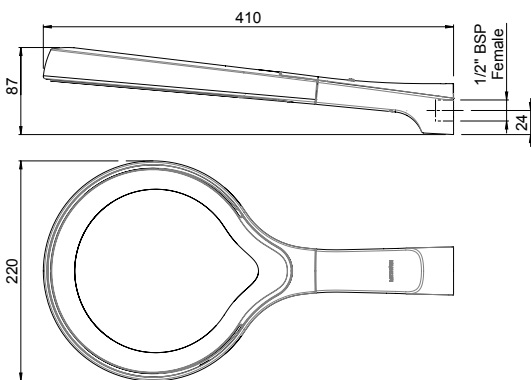

Aurajet™ AIO OVERHEAD SHOWER

Aurajet™. Our most advanced, most invigorating shower experience ever.

Stunning fans of luxuriously dense droplets deliver a highly efficient shower with 20% more spray force and twice the amount of water contact on your skin than a conventional shower*.

* Compared to a Methven Conventional Shower. Flow rate of both products at 9L per minute and tested as per AS 3602-2013 Appendix H.

CLASSIFICATION: Suitable for mains pressure only

INLET CONNECTIONS: 1/2" BSP Female

WORKING PRESSURES: 100 - 500kPa

DIMENSIONS FOR FITTING: 26mm diameter hole

OPERATING TEMPERATURE: 5 °C - 70 °C

WATER FLOW RATE: 11.0 l/min

- Water efficient
- Limescale resistant
- Ultra wide spray coverage
- Quick-fit connector for easy installation
- Available in white version
- Fitted with a 12 l/min flow restrictor
- 2 star WELS rated on mains pressure (10.5 l/min)