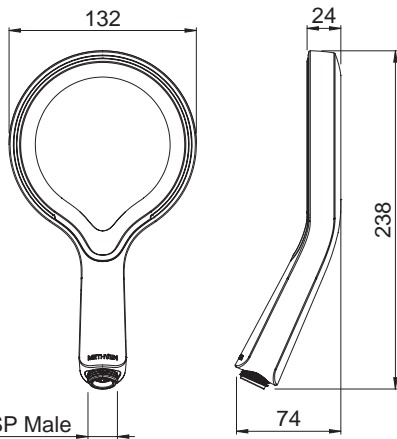

Aurajet™ AIO HANDSET

CONSTRUCTION: Chrome-plated

CLASSIFICATION: Suitable for mains pressure only

INLET CONNECTIONS: 1/2" BSP Male

OUTLET CONNECTION: N/A

WORKING PRESSURES: 100 - 500kPa

OPERATING TEMPERATURE: 5°C - 70°C

WATER FLOW RATE: 9.0 l/m

- Water efficient
- Limescale resistant
- Ultra wide spray coverage
- 3 star WELS rated on mains pressure (9.0 l/m)
- Available in chrome & white and limited edition colours

Aurajet™. Our most advanced, most invigorating shower experience ever.