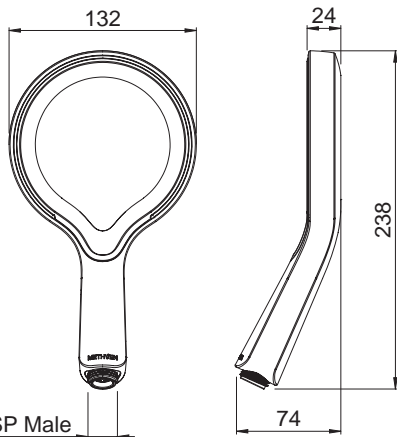

### Aurajet™ AIO HANDSET

**CONSTRUCTION:** Chrome-plated

**CLASSIFICATION:** Suitable for mains pressure only

**INLET CONNECTIONS:** 1/2" BSP Male

**OUTLET CONNECTION:** N/A

**WORKING PRESSURES:** 100 - 500kPa

**OPERATING TEMPERATURE:** 5°C - 70°C

**WATER FLOW RATE:** 9.0 l/m

- Water efficient
- Limescale resistant
- Ultra wide spray coverage
- 3 star WELS rated on mains pressure (9.0 l/m)
- Available in chrome & white and limited edition colours

\* Compared to a Methven Conventional Shower. Flow rate of both products at 9L per minute and tested as per AS 3602-2013 Appendix H.

AOHSCP

Chrome