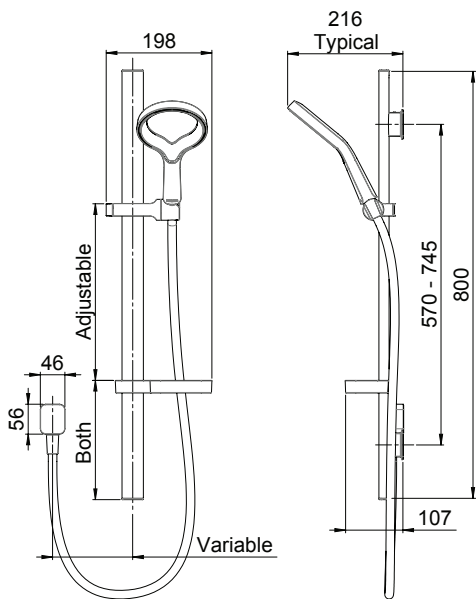

Aurajet™ AIO RAIL SHOWER

Aurajet™. Our most advanced, most invigorating shower experience ever.

Stunning fans of luxuriously dense droplets deliver a highly efficient shower with 20% more spray force and twice the amount of water contact on your skin than a conventional shower*.

* Compared to a Methven Conventional Shower. Flow rate of both products at 9L per minute and tested as per AS 3662-2013 Appendix H.

CONSTRUCTION: Chrome-plated rail

CLASSIFICATION: Suitable for mains pressure only

INLET CONNECTIONS: 1/2" BSP Female

OUTLET CONNECTION: N/A

WORKING PRESSURES: 100 - 500kPa

DIMENSIONS FOR FITTING: Hole spacing from 570mm to 745mm

OPERATING TEMPERATURE: 5 °C - 70 °C

WATER FLOW RATE: 9.0 l/m

- Water efficient
- Limescale resistant
- Ultra wide spray coverage
- Includes chrome plated soap dish
- Flexible rail installation - 800mm chrome plated rail
- 1.5m smooth, easy clean and anti-twist hose
- 9.0 l/m and 12.0 l/m flow restrictors provided for handset
- Available with chrome & white or limited edition handset
- 3 star WELS rated on mains pressure (9.0 l/pm)