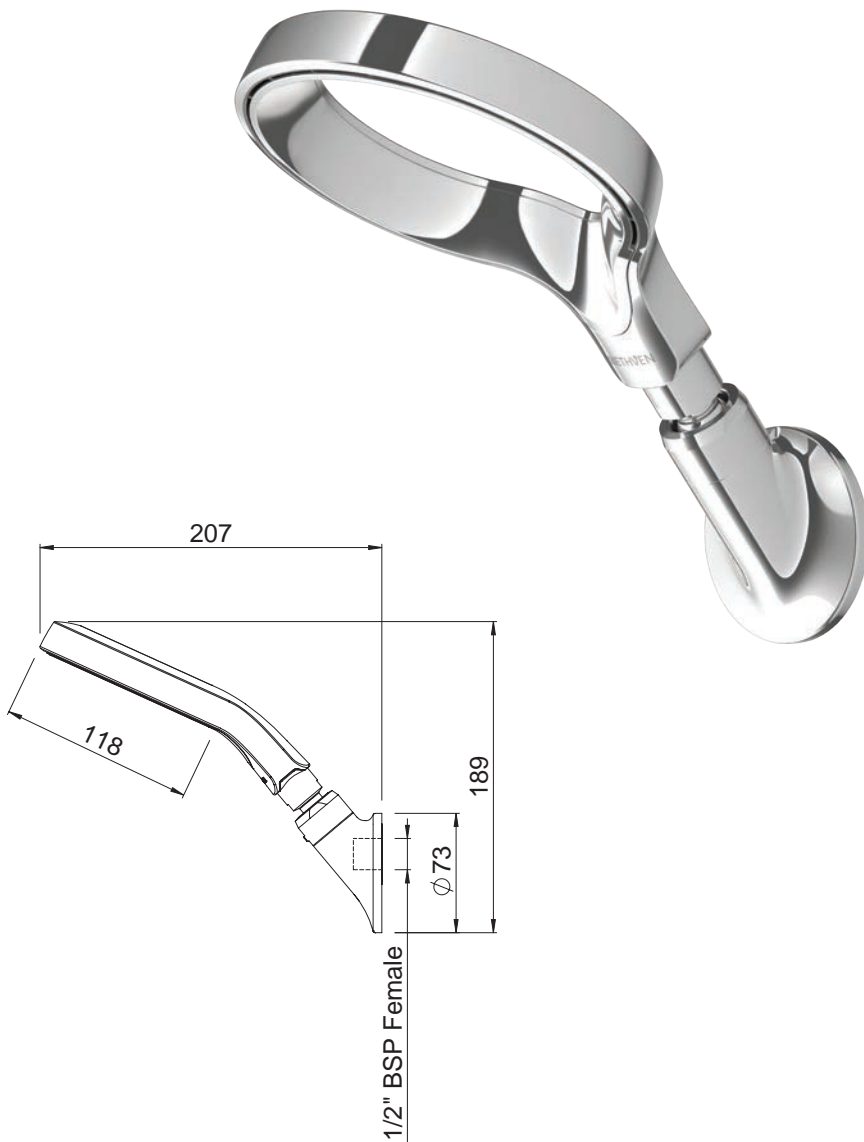

Aurajet™ AIO WALL SHOWER

Aurajet™. Our most advanced, most invigorating shower experience ever.

Stunning fans of luxuriously dense droplets deliver a highly efficient shower with 20% more spray force and twice the amount of water contact on your skin than a conventional shower*.

* Compared to a Methven Conventional Shower. Flow rate of both products at 9L per minute and tested as per AS 3662-2013 Appendix H.

CONSTRUCTION: Chrome-plated

CLASSIFICATION: Suitable for mains pressure only

INLET CONNECTIONS: 1/2" BSP Female

OUTLET CONNECTION: N/A

WORKING PRESSURES: 100 - 500 kPa

OPERATING TEMPERATURE: 5 °C - 70 °C

WATER FLOW RATE: 9.0 l/m

- Water Efficient
- Limescale resistant
- Ultra wide spray coverage
- Hold-Firm height adjustable arm
- Quick-Fit connector
- Improved ergonomics - ball joint enables enhanced positioning
- Available with chrome & white or limited edition coloured handset
- 3 star WELS rated on mains pressure (9.0 l/pm)