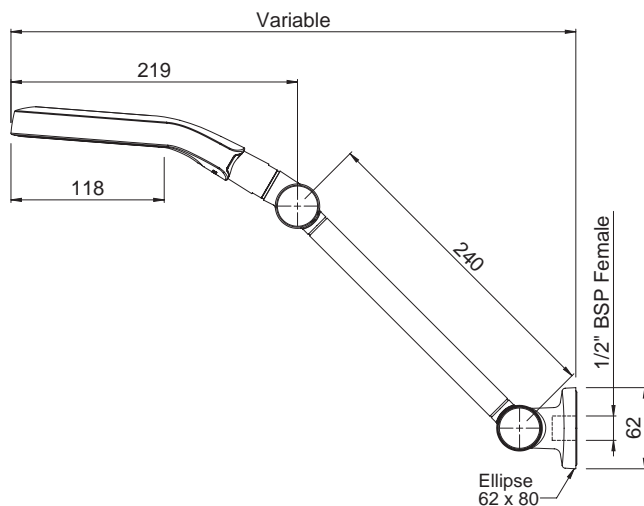

\* Compared to a Methven Conventional Shower. Flow rate of both products at 9L per minute and tested as per AS 3662-2013 Appendix H.

**CONSTRUCTION:** Chrome-plated

**CLASSIFICATION:** Suitable for mains pressure only

**INLET CONNECTIONS:** 1/2" BSP Female

**OUTLET CONNECTION:** N/A

**WORKING PRESSURES:** 150 - 500 kPa

**WATER FLOW RATE:** 9.0 l/m

- Water Efficient
- Limescale resistant
- Ultra wide spray coverage
- Hold-Firm height adjustable arm
- Improved ergonomics - 135° adjustable to create drencher experience
- Available with chrome & white or limited edition coloured handset
- 3 star WELS rated on mains pressure (9.0 l/pm)