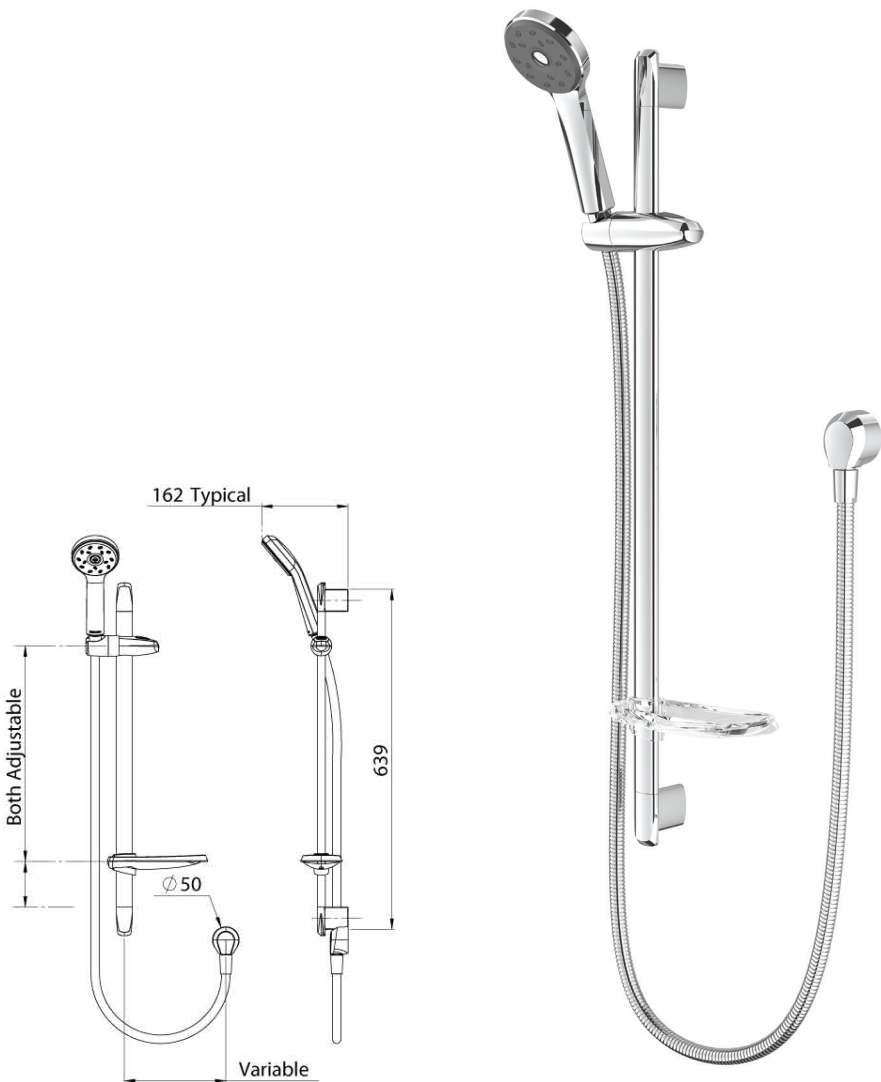

METHVEN

Satinjet®

Futura

Satinjet®

FUTURA FU RAIL SHOWER

Satinjet®. The unmistakable feeling of 300,000 droplets per second.

Unlike conventional showers, Satinjet uses unique twin-jet technology to create optimum water droplet size and pressure, with over 300,000 droplets per second providing greater warmth and coverage. The result is an immersive, full-body experience.

CONSTRUCTION: Chrome plated rail

CLASSIFICATION: Suitable for all pressures

INLET CONNECTIONS: 1/2" BSP female

WORKING PRESSURE: 35 - 1000kPa

DIMENSIONS FOR FITTING: 639mm rail length

OPERATING TEMPERATURE: 5 °C - 80 °C

WATER FLOW RATE: 7.5 l/m on mains pressure - 6.0 l/m on low pressure

- Low maintenance single function Satinjet® shower
- Soapdish included
- 3 star WELS on mains and low pressure

FU2011CP

Chrome