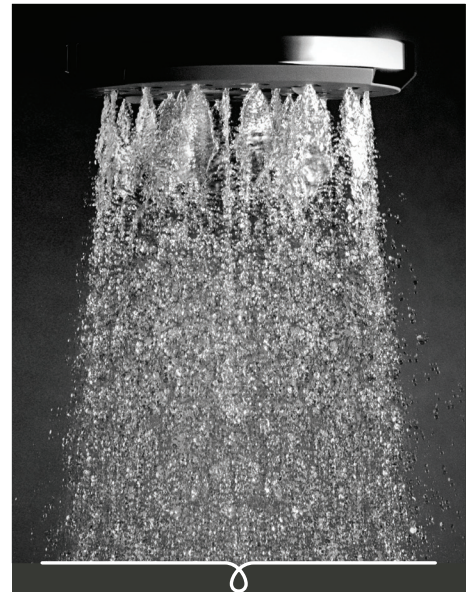

METHVEN

Satinjet®

Futura

Satinjet®

FUTURA FU RAIL SHOWER

Satinjet®. The unmistakable feeling of 300,000 droplets per second.

Unlike conventional showers, Satinjet uses unique twin-jet technology to create optimum water droplet size and pressure, with over 300,000 droplets per second providing greater warmth and coverage. The result is an immersive, full-body experience.

CONSTRUCTION: Chrome plated rail

CLASSIFICATION: Suitable for all pressures

INLET CONNECTIONS: 1/2" BSP female

WORKING PRESSURE: 35 - 1000kPa

DIMENSIONS FOR FITTING: 639mm rail length

OPERATING TEMPERATURE: 5 °C - 80 °C

WATER FLOW RATE: 7.5 l/m on mains pressure - 6.0 l/m on low pressure

- Low maintenance single function Satinjet® shower
- Soapdish included
- 3 star WELS on mains and low pressure

FU2011CP

Chrome