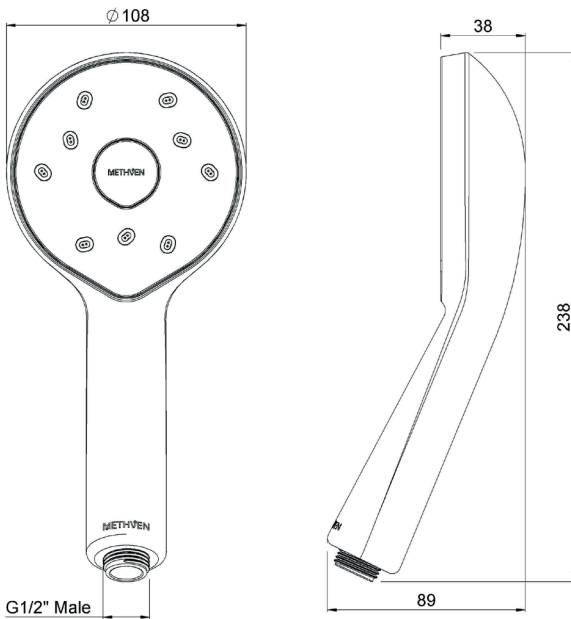

#### KIRI MKII LOW FLOW HANDSET

Satinjet®. The unmistakable feeling of 300,000 droplets per second.

Unlike conventional showers, Satinjet uses unique twin-jet technology to create optimum water droplet size and pressure, with over 300,000 droplets per second providing greater warmth and coverage. The result is an immersive, full-body experience.

**CONSTRUCTION:** Chrome-plated

**CLASSIFICATION:** Suitable for mains pressures only

**INLET CONNECTIONS:** 1/2" BSP Male

**WORKING PRESSURE:** 150 - 500kPa

**OPERATING TEMPERATURE:** 5 °C - 70 °C

- Tamper resistant flow restrictor
- Easy-clean coating on faceplate
- Low maintenance Satinjet® single function shower
- Does not operate on all instantaneous hot water systems
- 4 star WELS rated on mains pressure (5.5 l/m)