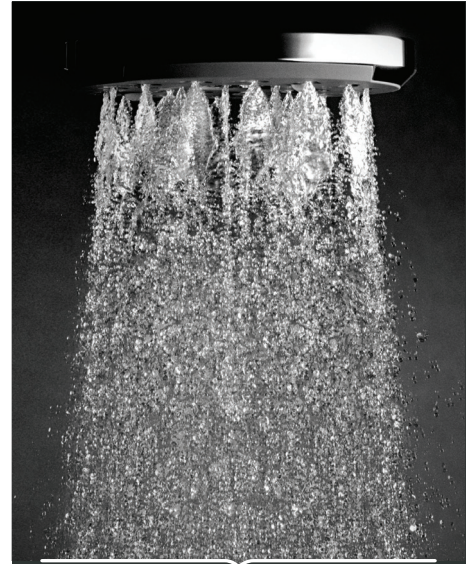

## Satinjet®

Kiri

#### KIRI MKII LOW FLOW HANDSET

Satinjet®. The unmistakable feeling of 300,000 droplets per second.

Unlike conventional showers, Satinjet uses unique twin-jet technology to create optimum water droplet size and pressure, with over 300,000 droplets per second providing greater warmth and coverage. The result is an immersive, full-body experience.

**CONSTRUCTION:** Chrome-plated

**CLASSIFICATION:** Suitable for mains pressures only

**INLET CONNECTIONS:** 1/2" BSP Male

**WORKING PRESSURE:** 150 - 500kPa

**OPERATING TEMPERATURE:** 5 °C - 70 °C

- Tamper resistant flow restrictor
- Easy-clean coating on faceplate
- Low maintenance Satinjet® single function shower
- Does not operate on all instantaneous hot water systems
- 4 star WELS rated on mains pressure (5.5 l/m)