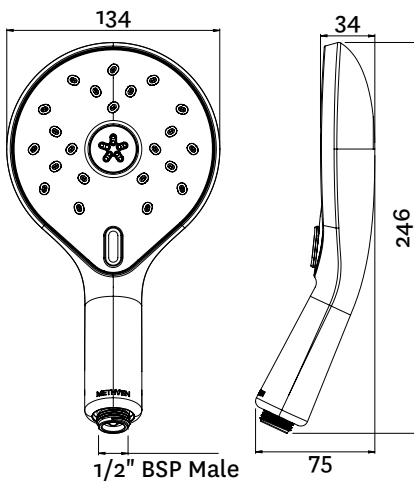

METHVEN

Satinjet®

Koha

Satinjet®

KOHA II HANDSET CHROME

Satinjet®. The unmistakable feeling of 300,000 droplets per second.

Unlike conventional showers, Satinjet uses unique twin-jet technology to create optimum water droplet size and pressure, with over 300,000 droplets per second providing greater warmth and coverage. The result is an immersive, full-body experience.

CONSTRUCTION: Chrome-plated

CLASSIFICATION: Suitable for **all pressure** systems

INLET CONNECTIONS: 1/2" BSP Male

WORKING PRESSURE: 35 - 500kPa

OPERATING TEMPERATURE: 5 °C - 70 °C

- **White or satin chrome handset also available**
- Large 135mm diameter handset for superior coverage
- Easy operation spray function selector switch on handset
- Dual function shower including massage and full-body spray
- Use of pressure limiting valve is recommended if supply exceeds 500 kPa
- 3 star WELS rated on mains pressure (8.5 l/m - as supplied)
- 1 star WELS rated on mains pressure (12.0 l/pm flow rate - optional)
- 3 star WELS rated on low pressure (8.5 l/m)