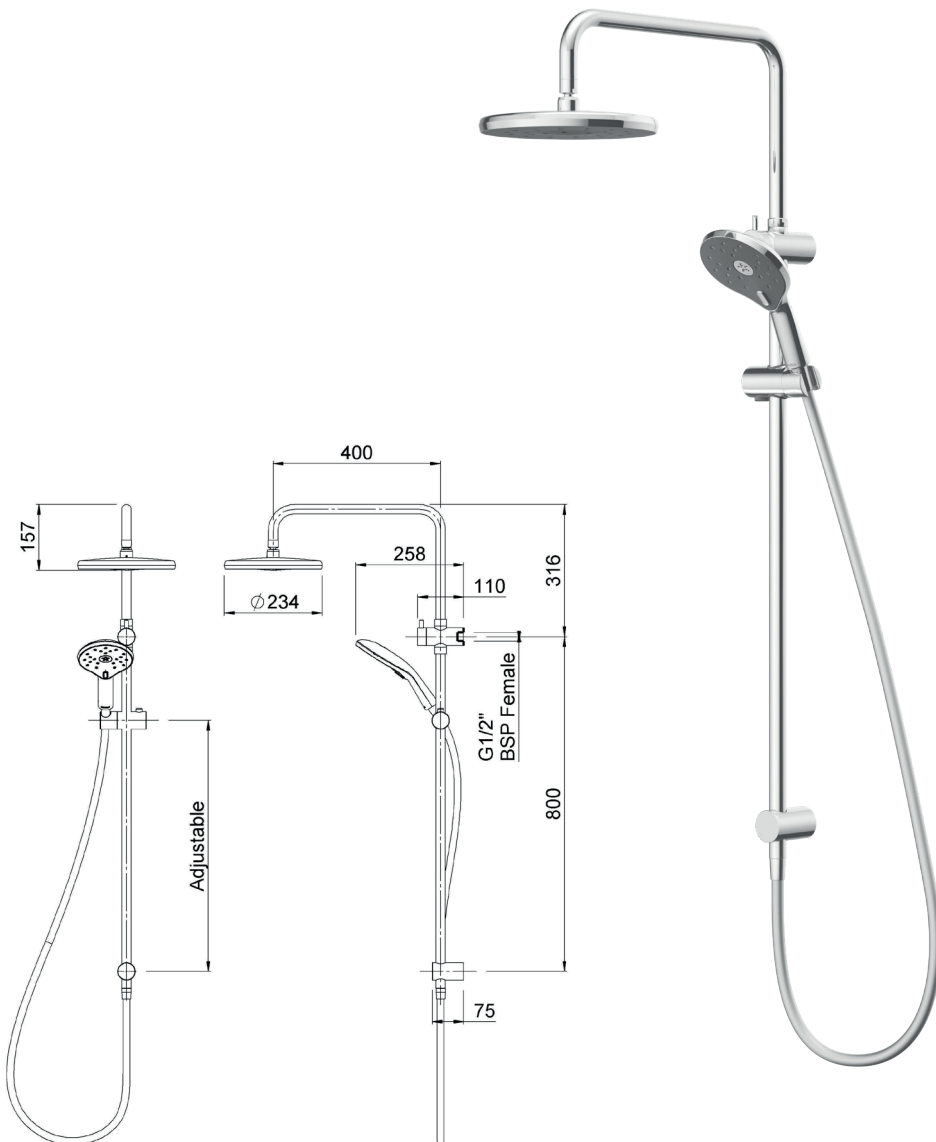

METHVEN

Satinjet®

Koha

Satinjet®

KOHA II TWIN SHOWER

Satinjet®. The unmistakable feeling of 300,000 droplets per second.

Unlike conventional showers, Satinjet uses unique twin-jet technology to create optimum water droplet size and pressure, with over 300,000 droplets per second providing greater warmth and coverage. The result is an immersive, full-body experience.

CONSTRUCTION: Chrome-plated rail

CLASSIFICATION: Suitable for mains pressure only

INLET CONNECTIONS: 1/2" BSP Female

WORKING PRESSURE: 150 - 500kPa

DIMENSIONS FOR FITTING: 600mm - 810mm retro-fit pitch

OPERATING TEMPERATURE: 5 °C - 70 °C

- Nominal Rail length 800mm.
- Lower wall mounting adjustable
- Dual function handset including massage and full-body spray
- Adjustable friction slider
- 3 star WELS rated on mains pressure drencher (8.5 l/m)
- 3 star WELS rated on mains pressure handset (8.0 l/m)