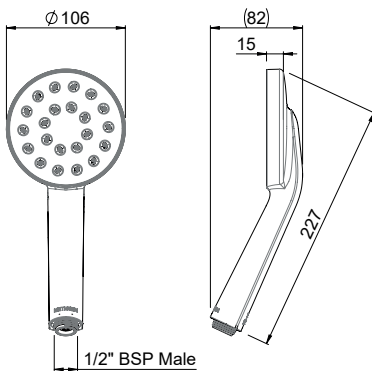

METHVEN

Satinjet®

Maku

Satinjet® MAKU MK2 HANDSET

Satinjet®. The unmistakable feeling of 300,000 droplets per second.

Unlike conventional showers, Satinjet uses unique twin-jet technology to create optimum water droplet size and pressure, with over 300,000 droplets per second providing greater warmth and coverage. The result is an immersive, full-body experience.

CONSTRUCTION: Chrome-plated

CLASSIFICATION: Suitable for all pressure systems

INLET CONNECTIONS: 1/2" BSP male

WORKING PRESSURES: 35 - 500kPa

OPERATING TEMPERATURE: 5 °C - 70 °C

WATER FLOW RATE: 9.0 L/min

- Low maintenance Satinjet single function shower
- Wide spray coverage
- Easy retro-fit installation
- Easy-clean coating on faceplate
- 3 star WELS rated on mains pressure (9.0 L/min)
- 3 star WELS rated on low pressure (9.0 L/min)