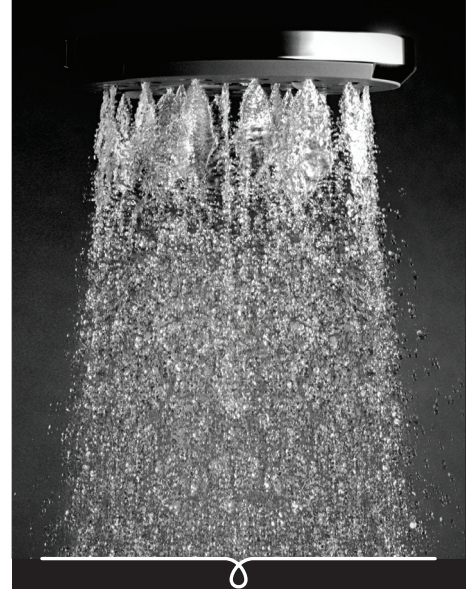

METHVEN

Satinjet®

Maku

Satinjet® MAKU MK2 HANDSET

Satinjet®. The unmistakable feeling of 300,000 droplets per second.

Unlike conventional showers, Satinjet uses unique twin-jet technology to create optimum water droplet size and pressure, with over 300,000 droplets per second providing greater warmth and coverage. The result is an immersive, full-body experience.

CONSTRUCTION: Chrome-plated

CLASSIFICATION: Suitable for all pressure systems

INLET CONNECTIONS: 1/2" BSP male

WORKING PRESSURES: 35 - 500kPa

OPERATING TEMPERATURE: 5 °C - 70 °C

WATER FLOW RATE: 9.0 L/min

- Low maintenance Satinjet single function shower
- Wide spray coverage
- Easy retro-fit installation
- Easy-clean coating on faceplate
- 3 star WELS rated on mains pressure (9.0 L/min)
- 3 star WELS rated on low pressure (9.0 L/min)