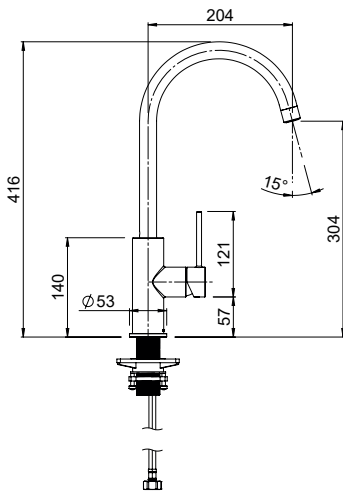

### MINIMALIST MK2 GOOSENECK SINK MIXER

**CONSTRUCTION:** Brass

**CLASSIFICATION:** Suitable for **mains/high pressure** only

**INLET CONNECTIONS:** 1/2" BSP female

**OUTLET CONNECTION:** N/A

**WORKING PRESSURES:** 35kPa - 1000kPa

**DIMENSIONS FOR FITTING:** Bench top hole 35mm. Bench thickness 42mm max.

**OPERATING TEMPERATURE:** 5°C - 80°C

**WATER FLOW RATE:** approx 7.5 L/min

- Durable brass body construction
- Suitable for water pressure between 150-500 kpa
- Ceramic disc cartridge ensuring durability and no-drip water efficiency
- Optional Low Pressure aerator kit provided (*5 Star, 5.0L/Min, LP*)
- A cold inlet adapter is supplied to be used in conjunction with the Low Pressure aerator for unequal pressure applications
- 4 star WELS rated on mains pressure (*7.5 L/min*)