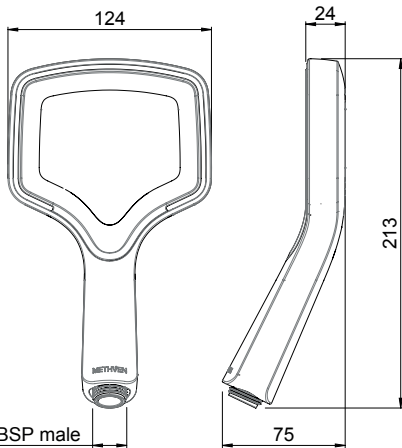

METHVEN

Aurajet®

Rua

Aurajet® RUA HANDSET

Aurajet®. Our most advanced, most invigorating shower experience ever.

Stunning fans of luxuriously dense droplets deliver a highly efficient shower with 20% more spray force and twice the amount of water contact on your skin than a conventional shower*.

* Compared to a Methven Conventional Shower. Flow rate of both products at 7.5L per minute and tested as per AS 3662-2013 Appendix H.

CONSTRUCTION: Chrome-plated

CLASSIFICATION: Suitable for mains pressure only

INLET CONNECTIONS: 1/2" BSP Male

OUTLET CONNECTION: N/A

WORKING PRESSURES: 100 - 500kPa

OPERATING TEMPERATURE: 5 °C - 65 °C

WATER FLOW RATE: 7.5 l/m

- Limescale resistant
- Water efficient
- Wide coverage
- 4 star WELS rated on mains pressure (7.5 l/m)

RUHSCP – Chrome

RUHSCPWH – Chrome & White