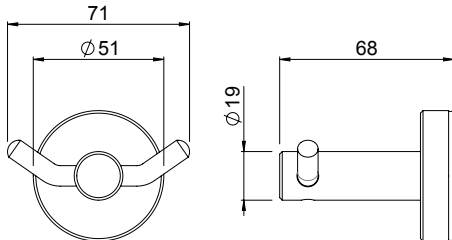

## TŪROA ROBE HOOK

- Stainless Steel construction
- Easy DIY installation
- Available in 4 finishes
- Colour matched to the Methven Tūroa collection
- 10 year warranty (Product and PVD finish)

- Brushed Gold, Brushed Graphite and Brushed Gun Metal Black finishes use Physical Vapour Deposition (PVD) for a brilliant, decorative finish that provides excellent wear and corrosive resistance