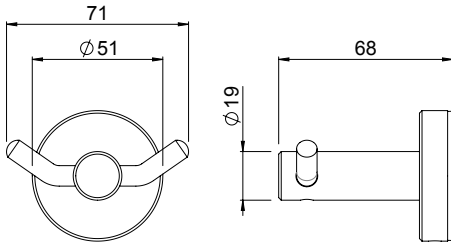

## TŪROA ROBE HOOK

- Stainless Steel construction
- Easy DIY installation
- Available in 4 finishes
- Colour matched to the Methven Tūroa collection
- 10 year warranty (Product and PVD finish)

- Brushed Gold, Brushed Graphite and Brushed Gun Metal Black finishes use Physical Vapour Deposition (PVD) for a brilliant, decorative finish that provides excellent wear and corrosive resistance