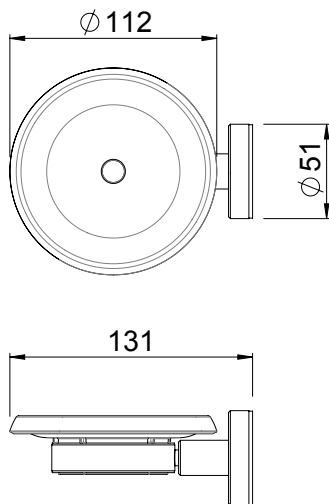

## TŪROA SOAP DISH

- Stainless Steel construction with plastic soap dish
- Easy DIY installation
- Available in 4 finishes
- Colour matched to the Methven Tūroa collection

- Brushed Gold, Brushed Graphite and Brushed Gun Metal Black finishes use Physical Vapour Deposition (PVD) for a brilliant, decorative finish that provides excellent wear and corrosive resistance
- 10 year warranty (Product and PVD finish)