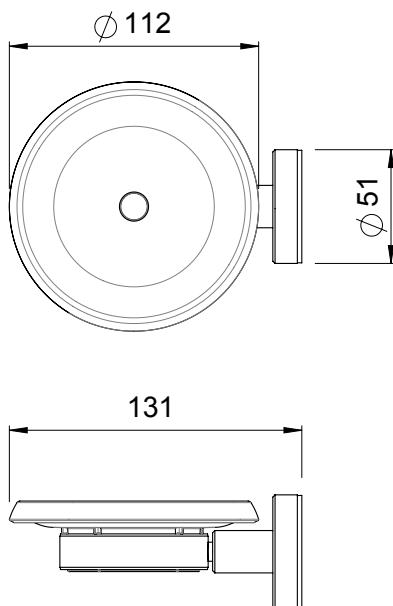

## TŪROA SOAP DISH

- Stainless Steel construction with plastic soap dish
- Easy DIY installation
- Available in 4 finishes
- Colour matched to the Methven Tūroa collection

- Brushed Gold, Brushed Graphite and Brushed Gun Metal Black finishes use Physical Vapour Deposition (PVD) for a brilliant, decorative finish that provides excellent wear and corrosive resistance
- 10 year warranty (Product and PVD finish)