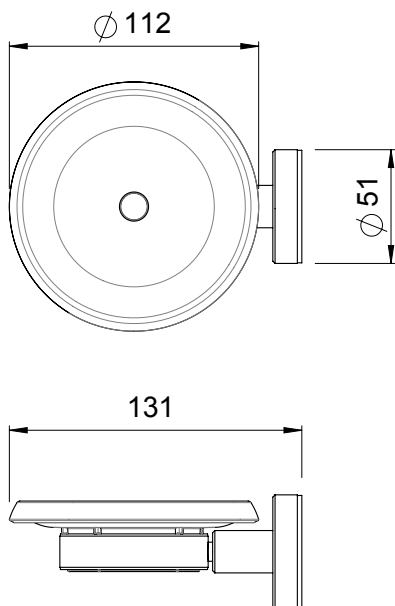

TŪROA SOAP DISH

- Stainless Steel construction with plastic soap dish
- Easy DIY installation
- Available in 4 finishes
- Colour matched to the Methven Tūroa collection

- Brushed Gold, Brushed Graphite and Brushed Gun Metal Black finishes use Physical Vapour Deposition (PVD) for a brilliant, decorative finish that provides excellent wear and corrosive resistance
- 10 year warranty (Product and PVD finish)