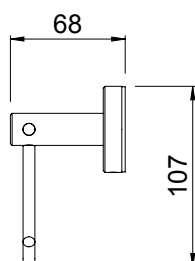

TŪROA TOILET PAPER HOLDER

- Stainless Steel construction
- Easy DIY installation
- Available in 4 finishes
- Colour matched to the Methven Tūroa collection

- Brushed Gold, Brushed Graphite and Brushed Gun Metal Black finishes use Physical Vapour Deposition (PVD) for a brilliant, decorative finish that provides excellent wear and corrosive resistance
- 10 year warranty (Product and PVD finish)