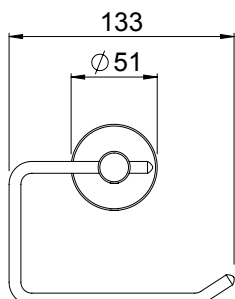

TŪROA TOILET PAPER HOLDER

- Stainless Steel construction
- Easy DIY installation
- Available in 4 finishes
- Colour matched to the Methven Tūroa collection

- Brushed Gold, Brushed Graphite and Brushed Gun Metal Black finishes use Physical Vapour Deposition (PVD) for a brilliant, decorative finish that provides excellent wear and corrosive resistance
- 10 year warranty (Product and PVD finish)