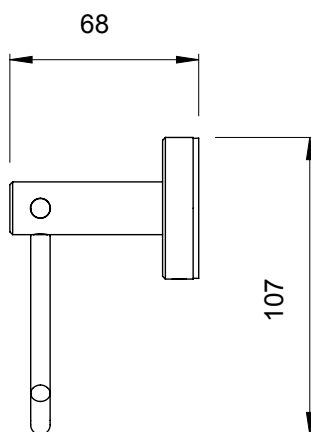

TŪROA TOILET PAPER HOLDER

- Stainless Steel construction
- Easy DIY installation
- Available in 4 finishes
- Colour matched to the Methven Tūroa collection

- Brushed Gold, Brushed Graphite and Brushed Gun Metal Black finishes use Physical Vapour Deposition (PVD) for a brilliant, decorative finish that provides excellent wear and corrosive resistance
- 10 year warranty (Product and PVD finish)