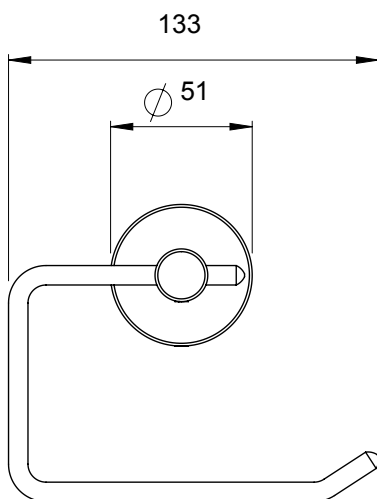

TŪROA TOILET PAPER HOLDER

- Stainless Steel construction
- Easy DIY installation
- Available in 4 finishes
- Colour matched to the Methven Tūroa collection

- Brushed Gold, Brushed Graphite and Brushed Gun Metal Black finishes use Physical Vapour Deposition (PVD) for a brilliant, decorative finish that provides excellent wear and corrosive resistance
- 10 year warranty (Product and PVD finish)