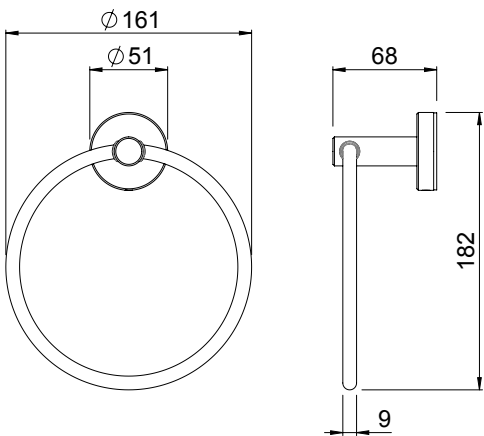

TŪROA HAND TOWEL RING

- Perfect for beside the vanity
- Stainless Steel construction
- Easy DIY installation
- Available in 4 finishes
- Colour matched to the Methven Tūroa collection

- Brushed Gold, Brushed Graphite and Brushed Gun Metal Black finishes use Physical Vapour Deposition (PVD) for a brilliant, decorative finish that provides excellent wear and corrosive resistance
- 10 year warranty (Product and PVD finish)