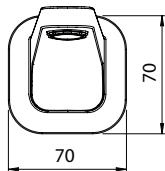

## WAIPORI SPOUT

Also available in  
MATTE BLACK FINISH

**CONSTRUCTION:** Brass body

**CLASSIFICATION:** Suitable for **all pressure** systems

**PIPE CONNECTION:** 1/2" BSP Female

**WORKING PRESSURE:** 35 - 1000kPa

**DIMENSIONS FOR FITTING:** 200mm centre projection

**OPERATING TEMPERATURE:** 5 °C - 80 °C

- Quick fit adaptor included
- Slim stream shape aerator with directional swivel
- DR brass body for greater durability and safe water