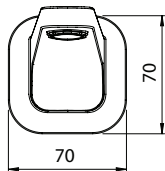

WAIPORI SPOUT

Also available in
MATTE BLACK FINISH

CONSTRUCTION: Brass body

CLASSIFICATION: Suitable for **all pressure** systems

PIPE CONNECTION: 1/2" BSP Female

OPTIMUM PRESSURE: 35 - 500kPa

DIMENSIONS FOR FITTING: 200mm centre projection

OPERATING TEMPERATURE: 5 °C - 80 °C

- Quick fit adaptor included
- Slim stream shape aerator with directional swivel
- DR brass body for greater durability and safe water