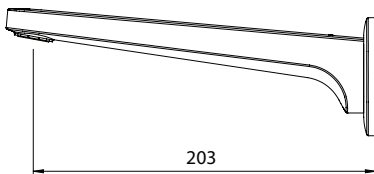

## WAIPORI SPOUT

Also available in  
MATTE BLACK FINISH

**CONSTRUCTION:** Brass body

**CLASSIFICATION:** Suitable for **all pressure** systems

**PIPE CONNECTION:** 1/2" BSP Female

**WORKING PRESSURE:** 35 - 1000kPa

**DIMENSIONS FOR FITTING:** 200mm centre projection

**OPERATING TEMPERATURE:** 5 °C - 80 °C

- Quick fit adaptor included
- Slim stream shape aerator with directional swivel
- DR brass body for greater durability and safe water