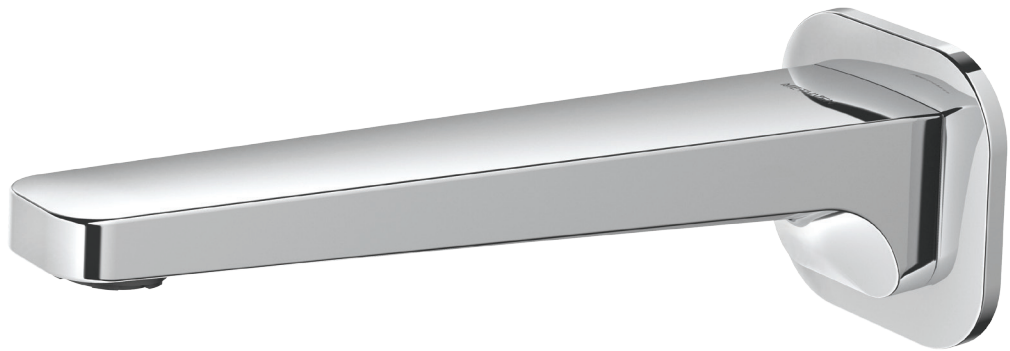

## WAIPORI SPOUT

Also available in  
MATTE BLACK FINISH

**CONSTRUCTION:** Brass body

**CLASSIFICATION:** Suitable for **all pressure** systems

**PIPE CONNECTION:** 1/2" BSP Female

**WORKING PRESSURE:** 35 - 1000kPa

**DIMENSIONS FOR FITTING:** 200mm centre projection

**OPERATING TEMPERATURE:** 5 °C - 80 °C

- Quick fit adaptor included
- Slim stream shape aerator with directional swivel
- DR brass body for greater durability and safe water

WASPW200CP

Chrome

<http://www.methven.com/nz/waipori-wall-mounted-bath-spout-o>