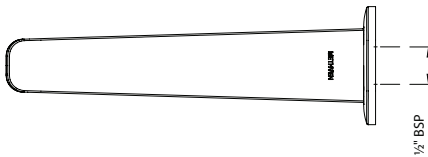

## WAIPORI SPOUT

Also available in  
MATTE BLACK FINISH

**CONSTRUCTION:** Brass body

**CLASSIFICATION:** Suitable for **all pressure** systems

**PIPE CONNECTION:** 1/2" BSP Female

**WORKING PRESSURE:** 35 - 1000kPa

**DIMENSIONS FOR FITTING:** 200mm centre projection

**OPERATING TEMPERATURE:** 5 °C - 80 °C

- Quick fit adaptor included
- Slim stream shape aerator with directional swivel
- DR brass body for greater durability and safe water