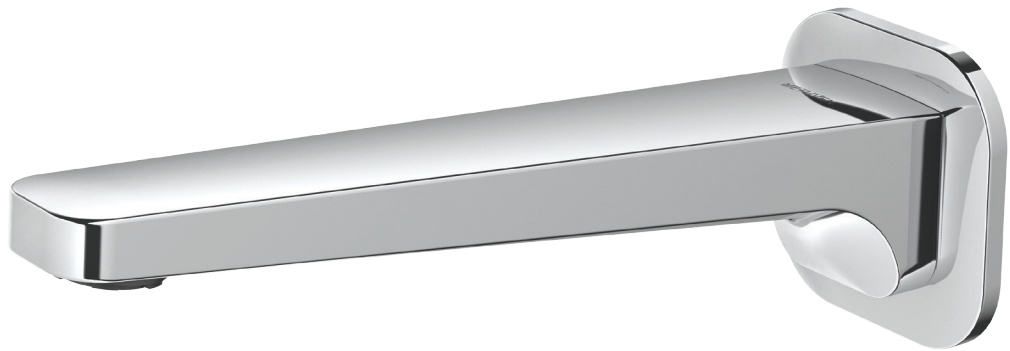

WAIPORI SPOUT

Also available in
MATTE BLACK FINISH

CONSTRUCTION: Brass body

CLASSIFICATION: Suitable for **all pressure** systems

PIPE CONNECTION: 1/2" BSP Female

OPTIMUM PRESSURE: 35 - 500kPa

DIMENSIONS FOR FITTING: 200mm centre projection

OPERATING TEMPERATURE: 5 °C - 80 °C

- Quick fit adaptor included
- Slim stream shape aerator with directional swivel
- DR brass body for greater durability and safe water