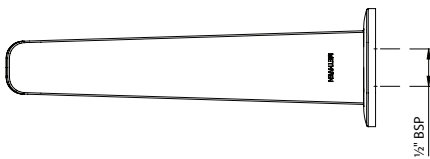

WAIPORI SPOUT

Also available in
MATTE BLACK FINISH

CONSTRUCTION: Brass body

CLASSIFICATION: Suitable for **all pressure** systems

PIPE CONNECTION: 1/2" BSP Female

OPTIMUM PRESSURE: 35 - 500kPa

DIMENSIONS FOR FITTING: 200mm centre projection

OPERATING TEMPERATURE: 5 °C - 80 °C

- Quick fit adaptor included
- Slim stream shape aerator with directional swivel
- DR brass body for greater durability and safe water