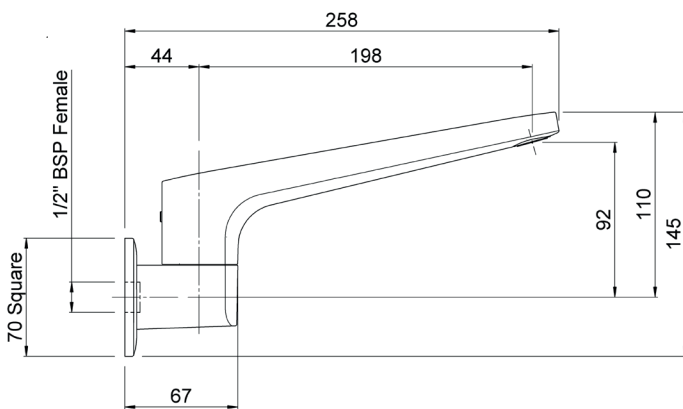

WAIPORI SWIVEL SPOUT

Also available in
MATTE BLACK FINISH
WASPBTBKB

CONSTRUCTION: Brass body

CLASSIFICATION: Suitable for all pressure systems

PIPE CONNECTION: 1/2" BSP Female

WORKING PRESSURE: 35 - 500kPa

DIMENSIONS FOR FITTING: 200mm centre projection

OPERATING TEMPERATURE: 5 °C - 80 °C

- Quick fit adaptor included
- Slim stream shape aerator with directional swivel
- DZR brass body for greater durability and safe water
- Flexibility with a swivel spout design