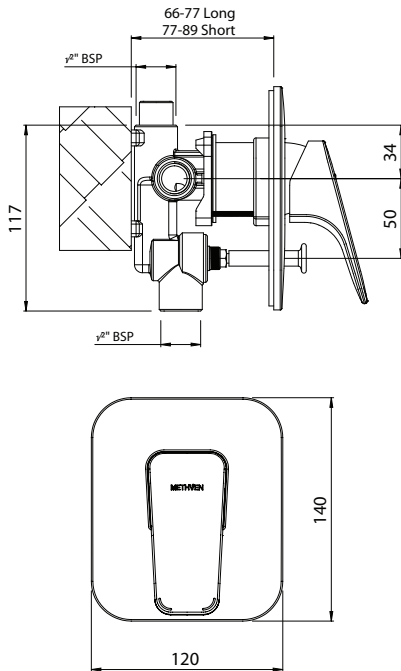

WAIPORI SHOWER MIXER

Also available in
MATTE BLACK FINISH

CONSTRUCTION: Brass body

CARTRIDGE: Ceramic

CLASSIFICATION: Suitable for mains pressure only

INLET CONNECTIONS: 1/2" BSP Male

OUTLET CONNECTIONS: 1/2" BSP Male

OPTIMUM PRESSURE: 150 - 1000kPa

OPERATING TEMPERATURE: 5 °C - 80 °C

- Large 140 x 120mm metal backplate
- DR brass body for greater durability and safe water
- Concealed screws to positively fasten faceplate
- Two dome covers provided for greater installation tolerance
- Brass feet for ease of installation
- Non return and flow restrictor in shower outlet
- Plunger diverter located under the handle for clean design lines