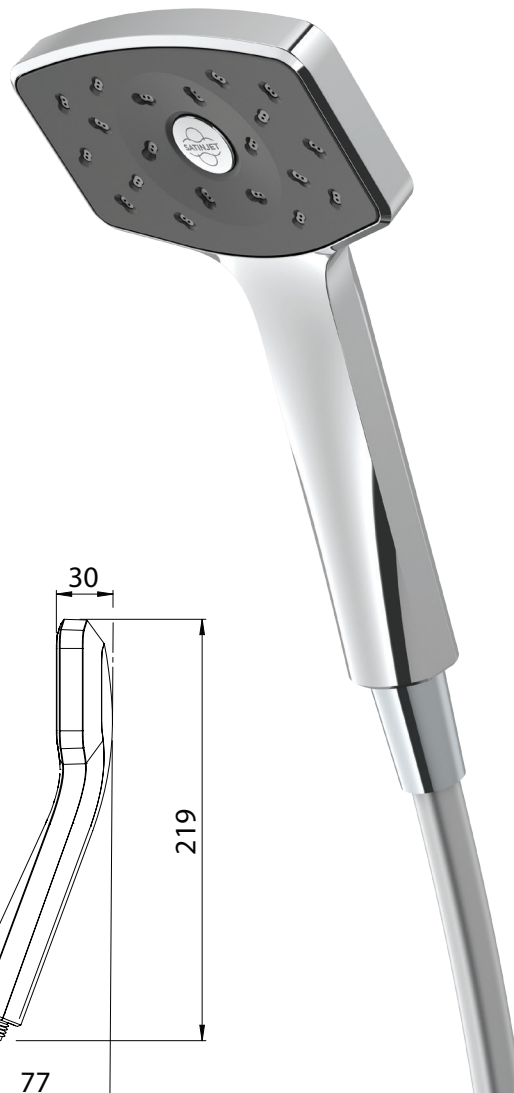

### Satinjet® WAIPORI HANDSET

Satinjet®. The unmistakable feeling of 300,000 droplets per second.

Unlike conventional showers, Satinjet uses unique twin-jet technology to create optimum water droplet size and pressure, with over 300,000 droplets per second providing greater warmth and coverage. The result is an immersive, full-body experience.

AVAILABLE WITH A WHITE FACEPLATE WASHCPWH

**CONSTRUCTION:** Chrome-plated  
**CLASSIFICATION:** Suitable for all pressure systems  
**INLET CONNECTIONS:** 1/2" BSP Male  
**WORKING PRESSURE:** 35 - 1000kPa  
**OPERATING TEMPERATURE:** 5 °C - 60 °C  
**WATERFLOW RATE:** 9.0 l/m

- Low maintenance single function shower
- 3 star WELS rated on mains pressure (8.5 l/m)
- 3 star WELS rated on low pressure (9.0 l/m)
- Available in white faceplate WAHSCPWH