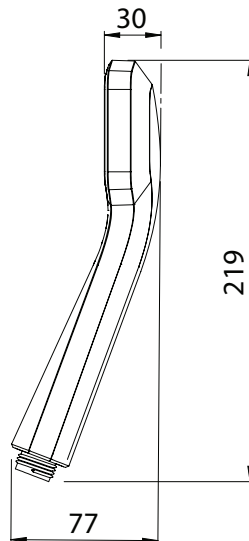

AVAILABLE WITH A WHITE FACEPLATE WASHCPWH

**CONSTRUCTION:** Chrome-plated  
**CLASSIFICATION:** Suitable for all pressure systems  
**INLET CONNECTIONS:** 1/2" BSP Male  
**WORKING PRESSURE:** 35 - 1000kPa  
**OPERATING TEMPERATURE:** 5 °C - 60 °C  
**WATERFLOW RATE:** 9.0 l/m