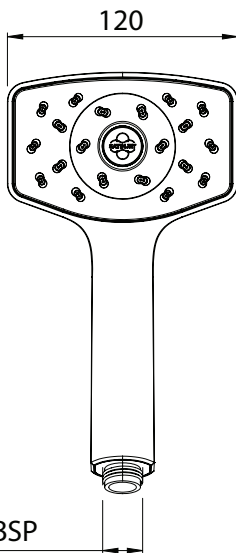

### Satinjet® WAIPORI HANDSET

Satinjet®. The unmistakable feeling of 300,000 droplets per second.

Unlike conventional showers, Satinjet uses unique twin-jet technology to create optimum water droplet size and pressure, with over 300,000 droplets per second providing greater warmth and coverage. The result is an immersive, full-body experience.

AVAILABLE WITH A WHITE FACEPLATE WASHCPWH

**CONSTRUCTION:** Chrome-plated  
**CLASSIFICATION:** Suitable for all pressure systems  
**INLET CONNECTIONS:** 1/2" BSP Male  
**WORKING PRESSURE:** 35 - 1000kPa  
**OPERATING TEMPERATURE:** 5 °C - 60 °C  
**WATERFLOW RATE:** 9.0 l/m

- Low maintenance single function shower
- 3 star WELS rated on mains pressure (8.5 l/m)
- 3 star WELS rated on low pressure (9.0 l/m)
- Available in white faceplate WAHSCPWH