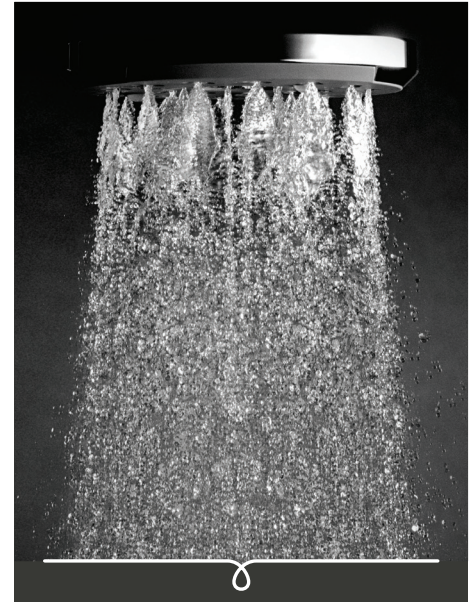

### Satinjet® WAIPORI HANDSET

Satinjet®. The unmistakable feeling of 300,000 droplets per second.

Unlike conventional showers, Satinjet uses unique twin-jet technology to create optimum water droplet size and pressure, with over 300,000 droplets per second providing greater warmth and coverage. The result is an immersive, full-body experience.

AVAILABLE WITH A WHITE FACEPLATE WASHCPWH

**CONSTRUCTION:** Chrome-plated  
**CLASSIFICATION:** Suitable for all pressure systems  
**INLET CONNECTIONS:** 1/2" BSP Male  
**WORKING PRESSURE:** 35 - 1000kPa  
**OPERATING TEMPERATURE:** 5 °C - 60 °C  
**WATERFLOW RATE:** 9.0 l/m

- Low maintenance single function shower
- 3 star WELS rated on mains pressure (8.5 l/m)
- 3 star WELS rated on low pressure (9.0 l/m)
- Available in white faceplate WAHSCPWH