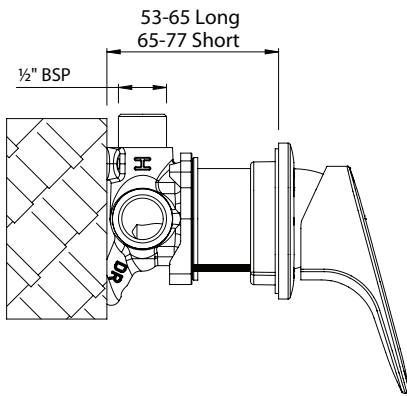

## WAIPORI MINI SHOWER MIXER

**CONSTRUCTION:** Brass body

**CARTRIDGE:** Ceramic

**CLASSIFICATION:** Suitable for mains pressure only

**INLET CONNECTIONS:** 1/2" BSP Male

**OUTLET CONNECTIONS:** 1/2" BSP Male

**OPTIMUM PRESSURE:** 150 - 500kPa

**OPERATING TEMPERATURE:** 5 °C - 80 °C

- Small 70 x 70mm metal backplate
- DR brass body for greater durability and safe water
- Concealed screws to positively fasten faceplate
- Two dome covers provided for greater installation tolerance
- Brass feet for ease of installation