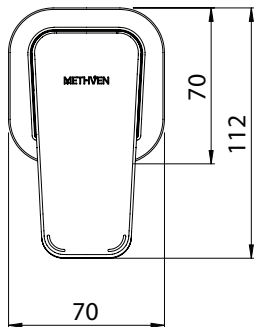

## WAIPORI MINI SHOWER MIXER

**CONSTRUCTION:** Brass body

**CARTRIDGE:** Ceramic

**CLASSIFICATION:** Suitable for mains pressure only

**INLET CONNECTIONS:** 1/2" BSP Male

**OUTLET CONNECTIONS:** 1/2" BSP Male

**OPTIMUM PRESSURE:** 150 - 500kPa

**OPERATING TEMPERATURE:** 5 °C - 80 °C

- Small 70 x 70mm metal backplate
- DR brass body for greater durability and safe water
- Concealed screws to positively fasten faceplate
- Two dome covers provided for greater installation tolerance
- Brass feet for ease of installation