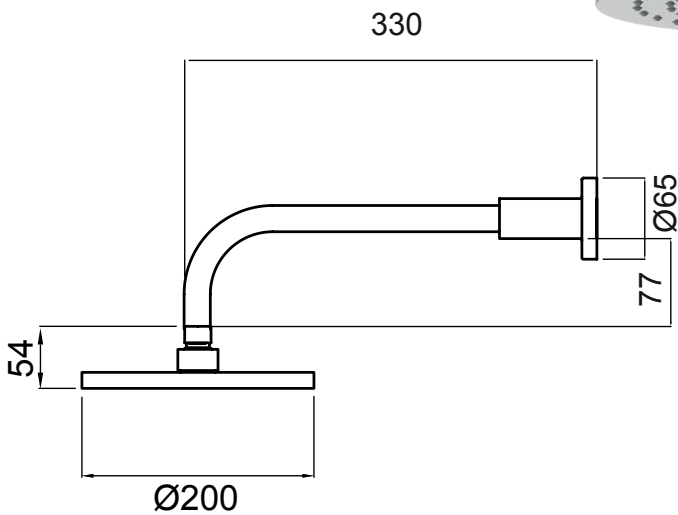

WAIRERE 200MM OVERHEAD SHOWER ON WALL ARM

FUNCTION: Single

INSTALL METHOD: Screw-off, Screw-on

SUPPLY: Mains Pressure

CONNECTIONS: 1/2" BSP Female

WORKING PRESSURE: 150 – 500 kpa

OPERATING TEMPERATURE: Recommended 50°C**

**Refer AS/NZS 3500

- Single function 200mm round faceplate
- Rub clean silicon jets on the faceplate helps to eliminate the build-up of limescale & calcium deposits
- Brass, adjustable ball joint connection
- High quality 330mm brass arm with stylish wall plate
- Easy screw-off, screw-on installation with no drilling required
- Available in matte black WIOSBK
- 3 star WELS rated on mains pressure (9.0 L/min)