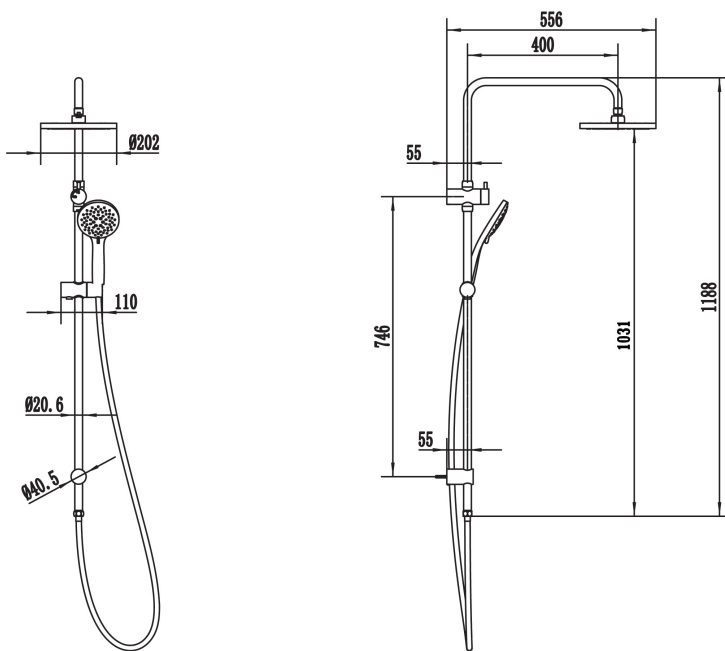

### WAIRERE SHOWER SYSTEM

Also available in  
MATTE BLACK FINISH

**FUNCTIONS:** Airstream™, Bubble, Massage, Spray +Bubble, Spray+Massage

**INSTALL METHOD:** Adjustable Bottom Pillar

**SUPPLY:** Mains Pressure

**CONNECTIONS:** 1/2" BSP

**WORKING PRESSURES:** 150 - 500 kpa

**OPERATING TEMPERATURE:** Recommended 50°C\*\*

\*\*Refer AS/NZS 3500

- Advanced Airstream™ spray mixes air with water to create a softer, lighter and voluminous shower experience
- 5 Function – Airstream™ - Spray, Bubble, Massage, Spray +Bubble, Spray+Massage
- 110mm adjustable spray handset with single function 200mm diameter slim line overhead drencher
- Twin shower rail with in-built water delivery point to eliminate the need for a separate wall elbow
- Adjustable bottom pillar for easy retro-fit installation
- Height adjustable handset holder with push button slider
- Easy switch from handset to overhead drencher with the water diverter
- Rub clean silicon jets on the faceplate to help prevent build up of lime scale and calcium deposits, maintaining shower performance
- 3 star WELS rated on mains pressure (9.0 l/min)