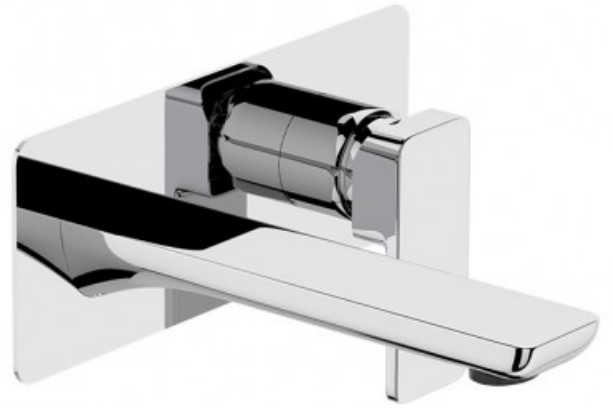

NEO WALL MOUNTED BASIN MIXER

44235.xx

ELEMENTi

Residential/Light Commercial Use

Suitable for Residential/Light Commercial Use (Kitchens, Bathrooms and Laundries in Hotels, Motels and Retirement Villages).

5

Guarantee

5 Year Guarantee on coloured finish

10

Guarantee

10 Year Guarantee

4 Star WELS rating

7.5 litres per minute. Mains pressure.

Mains Pressure

Suitable for Mains Pressure.

Flawless Finish

Advanced plating provides a durable surface with a long lasting finish

Smooth Flow

Aerator reduces scaling while delivering a smooth even flow

Chrome Plate

Electroplated: Black

Electrical current is used to dissolve components into Lacquer that then adhere to the surface.

Crisp clean lines coupled with gentle refined curves offering a geometric design without the harsh edges.