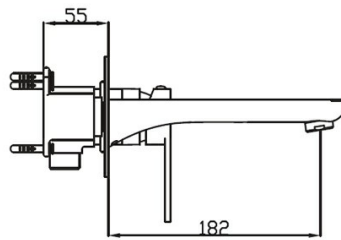

NEO WALL MOUNTED BASIN MIXER

44235.xx

ELEMENTi

Residential/Light Commercial Use

Suitable for Residential/Light Commercial Use (Kitchens, Bathrooms and Laundries in Hotels, Motels and Retirement Villages).

5

Guarantee

5 Year Guarantee on coloured finish

10

Guarantee

10 Year Guarantee

4 Star WELS rating

7.5 litres per minute. Mains pressure.

Mains Pressure

Suitable for Mains Pressure.

Flawless Finish

Advanced plating provides a durable surface with a long lasting finish

Smooth Flow

Aerator reduces scaling while delivering a smooth even flow

Chrome Plate

A base of copper is first applied followed by a layer of nickel and then finally a hard gloss coating of chromium to achieve a shiny hard wearing finish.

Electroplated: Gun Metal

Electrical current is used to dissolve components into Lacquer that then adhere to the surface.

Electroplated: Black

Electrical current is used to dissolve components into Lacquer that then adhere to the surface.

Crisp clean lines coupled with gentle refined curves offering a geometric design without the harsh edges.