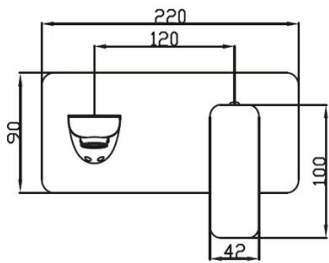

NEO WALL MOUNTED BASIN MIXER

44235.xx

ELEMENTi

Residential/Light Commercial Use

Suitable for Residential/Light Commercial Use (Kitchens, Bathrooms and Laundries in Hotels, Motels and Retirement Villages).

5

Guarantee

5 Year Guarantee on coloured finish

10

Guarantee

10 Year Guarantee

4 Star WELS rating

7.5 litres per minute. Mains pressure.

Mains Pressure

Suitable for Mains Pressure.

Flawless Finish

Advanced plating provides a durable surface with a long lasting finish

Smooth Flow

Aerator reduces scaling while delivering a smooth even flow

Chrome Plate

A base of copper is first applied followed by a layer of nickel and then finally a hard gloss coating of chromium to achieve a shiny hard wearing finish.

Electroplated: Gun Metal

Electrical current is used to dissolve components into Lacquer that then adhere to the surface.

Electroplated: Black

Electrical current is used to dissolve components into Lacquer that then adhere to the surface.

Crisp clean lines coupled with gentle refined curves offering a geometric design without the harsh edges.